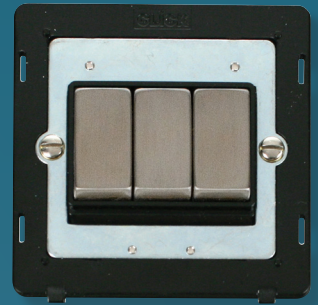

Definity's got it **Covered**

CLICK[®]
definity

Screwless Range

Contemporary and stylish selection of screwless flat plate accessories, the Definity quick fit decorative plate can be replaced in seconds.

The Inserts and Cover plates are supplied separately, with many combinations to suit any decor.

1. Choose your Insert

Available in three Ingot finishes, black, white and red.

2. Choose your Cover Plate

Available in three decorative metal finishes, white and red.

MINIGRID

Cover Plate Finishes available:

Brushed Stainless Steel, Polished Chrome, Stainless Steel, White & Red*
MiniGrid switches, 20A switches & UK switched socket rear inserts
available with metallic 'INGOT' switches.

*Red available in a selection of modular switch plates, lockable fused connection units & 2 gang switched socket