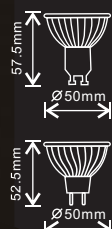

- High lumen output, save energy up to 90%
- Long life of 30,000h
- No UV output
- Choices of 3000K (Warm White), 4000K (Cool White) and 6500K (Day Light)

PowerSpot.GU10/G5.3

7W

60 W
4 LEDs

30000h 420lm (6500K Day light) 60lm/W 370lm (4000K Cool white) 53lm/W 360lm (3000K Warm white) 51lm/W Instant Start UV ROHS Compliance 50 pcs 10 pcs

PowerSpot.GU10/G5.3

Watt	7W
Equ. Watt	(60W)
Common Code	KLED07PWR
Base	GU10/G5.3
Volt	240V (50-60Hz), 12V
Lumen	420lm(6500K), 370lm(4000K), 360lm(3000K)
Angle	36°
CCT	3000K/4000K/6500K
Life	30000h
Order Code	KLED07PWR/GU10-830 KLED07PWR/G5.3-830 KLED07PWR/GU10-840 KLED07PWR/G5.3-840 KLED07PWR/GU10-865 KLED07PWR/G5.3-865

5W HiLux

50 W
4 LEDs

30000h 330lm (6500K Day light) 66lm/W 320lm (4000K Cool white) 64lm/W 300lm (3000K Warm white) 60lm/W Instant Start UV ROHS Compliance 50 pcs 10 pcs

PowerSpot.GU10/G5.3

Watt	5W
Equ. Watt	(50W)
Common Code	KLED05PWR
Base	GU10/G5.3
Volt	240V (50-60Hz), 12V
Lumen	330lm(6500K), 320lm(4000K), 300lm(3000K)
Angle	36°
CCT	3000K/4000K/6500K
Life	30000h
Order Code	KLED05PWR/GU10-830 KLED05PWR/G5.3-830 KLED05PWR/GU10-840 KLED05PWR/G5.3-840 KLED05PWR/GU10-865 KLED05PWR/G5.3-865

5W Retro

Same size as halogen MR16 reflector Lamps

42 W
3 LEDs

30000h 260lm (6500K Day light) 52lm/W 240lm (4000K Cool white) 48lm/W 220lm (3000K Warm white) 44lm/W Instant Start UV ROHS Compliance 50 pcs 10 pcs