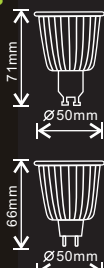

- High lumen output, save energy up to 90%
- Long life of 30,000h
- No UV output
- Choices of 3000K (Warm White), 4000K (Cool White) and 6500K (Day Light)

PowerSpot.GU10/G5.3

7W

60 W
4 LEDs

30000h 420lm (6500K Day light) 60lm/W 370lm (4000K Cool white) 53lm/W 360lm (3000K Warm white) 51lm/W Instant Start UV ROHS Compliance 50 pcs 10 pcs

PowerSpot.GU10/G5.3

Watt	7W
Equ. Watt	(60W)
Common Code	KLED07PWR
Base	GU10/G5.3
Volt	240V (50-60Hz), 12V
Lumen	420lm(6500K), 370lm(4000K), 360lm(3000K)
Angle	36°
CCT	3000K/4000K/6500K
Life	30000h
Order Code	KLED07PWR/GU10-830 KLED07PWR/G5.3-830 KLED07PWR/GU10-840 KLED07PWR/G5.3-840 KLED07PWR/GU10-865 KLED07PWR/G5.3-865

5W HiLux

50 W
4 LEDs

30000h 330lm (6500K Day light) 66lm/W 320lm (4000K Cool white) 64lm/W 300lm (3000K Warm white) 60lm/W Instant Start UV ROHS Compliance 50 pcs 10 pcs

PowerSpot.GU10/G5.3

Watt	5W
Equ. Watt	(50W)
Common Code	KLED05PWR
Base	GU10/G5.3
Volt	240V (50-60Hz), 12V
Lumen	330lm(6500K), 320lm(4000K), 300lm(3000K)
Angle	36°
CCT	3000K/4000K/6500K
Life	30000h
Order Code	KLED05PWR/GU10-830 KLED05PWR/G5.3-830 KLED05PWR/GU10-840 KLED05PWR/G5.3-840 KLED05PWR/GU10-865 KLED05PWR/G5.3-865

5W Retro

Same size as halogen MR16 reflector Lamps

42 W
3 LEDs

30000h 260lm (6500K Day light) 52lm/W 240lm (4000K Cool white) 48lm/W 220lm (3000K Warm white) 44lm/W Instant Start UV ROHS Compliance 50 pcs 10 pcs