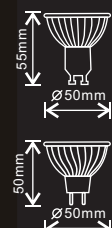

PowerSpot.GU10/G5.3

Watt	7W
Equ. Watt	(60W)
Common Code	KLED07PWR
Base	GU10/G5.3
Volt	240V (50-60Hz), 12V
Lumen	420lm(6500K), 370lm(4000K), 360lm(3000K)
Angle	36°
CCT	3000K/4000K/6500K
Life	30000h
Order Code	KLED07PWR/GU10-830 KLED07PWR/G5.3-830 KLED07PWR/GU10-840 KLED07PWR/G5.3-840 KLED07PWR/GU10-865 KLED07PWR/G5.3-865

5W HiLux

50 W
4 LEDs

30000h 330lm (6500K Day light) 66lm/W 320lm (4000K Cool white) 64lm/W 300lm (3000K Warm white) 60lm/W Instant Start UV ROHS Compliance 50 pcs 10 pcs

PowerSpot.GU10/G5.3

Watt	5W
Equ. Watt	(50W)
Common Code	KLED05PWR
Base	GU10/G5.3
Volt	240V (50-60Hz), 12V
Lumen	330lm(6500K), 320lm(4000K), 300lm(3000K)
Angle	36°
CCT	3000K/4000K/6500K
Life	30000h
Order Code	KLED05PWR/GU10-830 KLED05PWR/G5.3-830 KLED05PWR/GU10-840 KLED05PWR/G5.3-840 KLED05PWR/GU10-865 KLED05PWR/G5.3-865

5W Retro

Same size as halogen MR16 reflector Lamps

42 W
3 LEDs

30000h 260lm (6500K Day light) 52lm/W 240lm (4000K Cool white) 48lm/W 220lm (3000K Warm white) 44lm/W Instant Start UV ROHS Compliance 50 pcs 10 pcs