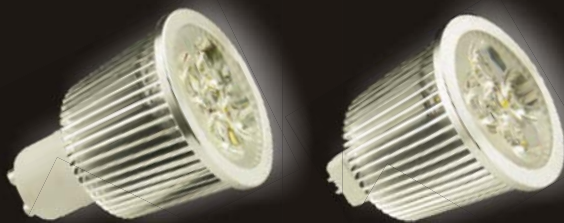

- High lumen output, save energy up to 90%
- Long life of 30,000h
- No UV output
- Choices of 3000K (Warm White), 4000K (Cool White) and 6500K (Day Light)

PowerSpot.GU10/G5.3

7W

60 W
4 LEDs

30000h 420lm (6500K Day light) 60lm/W 370lm (4000K Cool white) 53lm/W 360lm (3000K Warm white) 51lm/W Instant Start UV ROHS Compliance 50 pcs 10 pcs

PowerSpot.GU10/G5.3

Watt	7W
Equ. Watt	(60W)
Common Code	KLED07PWR
Base	GU10/G5.3
Volt	240V (50-60Hz), 12V
Lumen	420lm(6500K), 370lm(4000K), 360lm(3000K)
Angle	36°
CCT	3000K/4000K/6500K
Life	30000h
Order Code	KLED07PWR/GU10-830 KLED07PWR/G5.3-830 KLED07PWR/GU10-840 KLED07PWR/G5.3-840 KLED07PWR/GU10-865 KLED07PWR/G5.3-865

5W HiLux

50 W
4 LEDs

30000h 330lm (6500K Day light) 66lm/W 320lm (4000K Cool white) 64lm/W 300lm (3000K Warm white) 60lm/W Instant Start UV ROHS Compliance 50 pcs 10 pcs

PowerSpot.GU10/G5.3

Watt	5W
Equ. Watt	(50W)
Common Code	KLED05PWR
Base	GU10/G5.3
Volt	240V (50-60Hz), 12V
Lumen	330lm(6500K), 320lm(4000K), 300lm(3000K)
Angle	36°
CCT	3000K/4000K/6500K
Life	30000h
Order Code	KLED05PWR/GU10-830 KLED05PWR/G5.3-830 KLED05PWR/GU10-840 KLED05PWR/G5.3-840 KLED05PWR/GU10-865 KLED05PWR/G5.3-865

5W Retro

Same size as halogen MR16 reflector Lamps

42 W
3 LEDs

30000h 260lm (6500K Day light) 52lm/W 240lm (4000K Cool white) 48lm/W 220lm (3000K Warm white) 44lm/W Instant Start UV ROHS Compliance 50 pcs 10 pcs