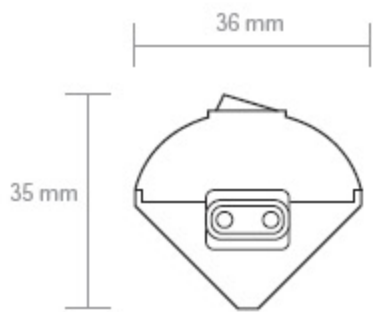

## LED STRIPLIGHTS

Striplights can be cable linked  
(up to max 10 fittings)

DESCRIPTION

**250mm = 47 LEDs - 3W - 100 Lum.**  
**330mm = 65 LEDs - 4.5W - 140 Lum.**  
**550mm = 121 LEDs - 8W - 260 Lum.**  
**Lifetime: up to 50,000 hrs**

### SPECIFICATIONS

VOLT	230 V
LAMP	LED
CABLE	2 M
LENGTHS	250, 330, 550 mm
LED COLOUR	WHITE

Clip for corner mounting

Clip for vertical mounting

Lamps can be butted together  
(up to max 10 fittings)