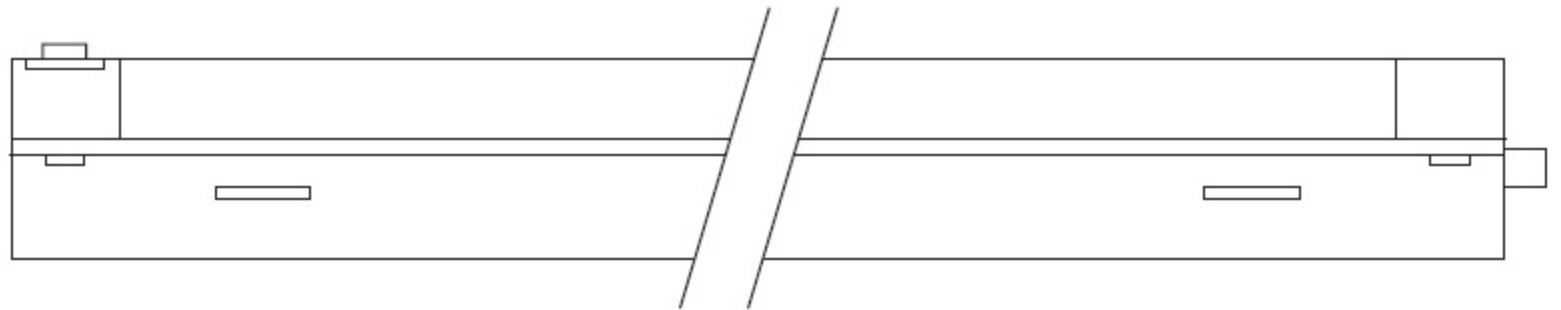

## LED STRIPLIGHTS

Striplights can be cable linked  
(up to max 10 fittings)

DESCRIPTION

**250mm = 47 LEDs - 3W - 100 Lum.**  
**330mm = 65 LEDs - 4.5W - 140 Lum.**  
**550mm = 121 LEDs - 8W - 260 Lum.**  
**Lifetime: up to 50,000 hrs**

### SPECIFICATIONS

VOLT	230 V
LAMP	LED
CABLE	2 M
LENGTHS	250, 330, 550 mm
LED COLOUR	WHITE

Clip for corner mounting

Clip for vertical mounting

Lamps can be butted together  
(up to max 10 fittings)