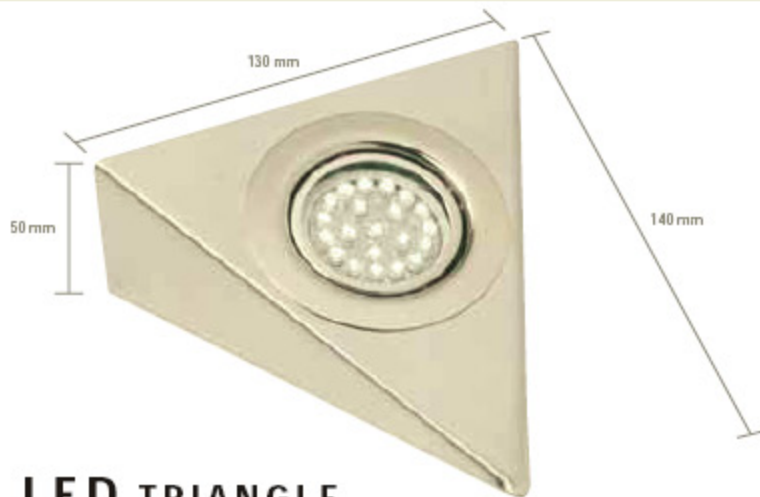

LED DOWNLIGHTS

LED TRIANGLE

ITEM	triangle shaped 21 LED downlight	SPECIFICATIONS	
		VOLT	12 V
FINISH	<ul style="list-style-type: none"> • stainless steel • white, warm white or blue LED 	WATT	1.5 W
		LAMP	LED
		CABLE	1.5 M
		CONNECTION	AMP

LED METAL RECESSED

ITEM	recessed 21 LED downlight	SPECIFICATIONS	
		VOLT	12 V
FINISH	<ul style="list-style-type: none"> • stainless steel • chrome • white, warm white or blue LED 	WATT	1.5 W
		LAMP	LED
		CABLE	1.5 M
		CONNECTION	AMP

LED WEDGE

ITEM	wedge shaped 21 LED downlight	SPECIFICATIONS	
		VOLT	12 V
FINISH	<ul style="list-style-type: none"> • stainless steel • white, warm white or blue LED 	WATT	1.5 W
		LAMP	LED
		CABLE	1.5 M
		CONNECTION	AMP

! Angled mounting ring also available

LED METAL SURFACE

ITEM	21 LED downlight c/w mounting ring	SPECIFICATIONS	
		VOLT	12 V
FINISH	<ul style="list-style-type: none"> • stainless steel • chrome • white, warm white or blue LED 	WATT	1.5 W
		LAMP	LED
		CABLE	1.5 M
		CONNECTION	AMP