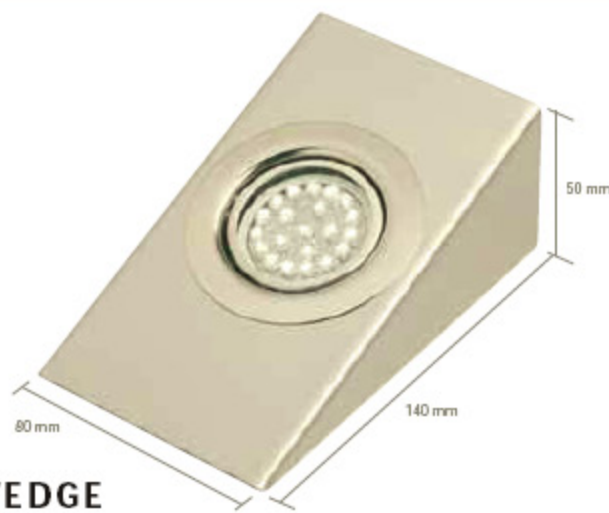

LED DOWNLIGHTS

LED TRIANGLE

ITEM	triangle shaped 21 LED downlight	SPECIFICATIONS	
		VOLT	12 V
FINISH	<ul style="list-style-type: none"> • stainless steel • white, warm white or blue LED 	WATT	1.5 W
		LAMP	LED
		CABLE	1.5 M
		CONNECTION	AMP

LED METAL RECESSED

ITEM	recessed 21 LED downlight	SPECIFICATIONS	
		VOLT	12 V
FINISH	<ul style="list-style-type: none"> • stainless steel • chrome • white, warm white or blue LED 	WATT	1.5 W
		LAMP	LED
		CABLE	1.5 M
		CONNECTION	AMP

LED WEDGE

ITEM	wedge shaped 21 LED downlight	SPECIFICATIONS	
		VOLT	12 V
FINISH	<ul style="list-style-type: none"> • stainless steel • white, warm white or blue LED 	WATT	1.5 W
		LAMP	LED
		CABLE	1.5 M
		CONNECTION	AMP

! Angled mounting ring also available

LED METAL SURFACE

ITEM	21 LED downlight c/w mounting ring	SPECIFICATIONS	
		VOLT	12 V
FINISH	<ul style="list-style-type: none"> • stainless steel • chrome • white, warm white or blue LED 	WATT	1.5 W
		LAMP	LED
		CABLE	1.5 M
		CONNECTION	AMP