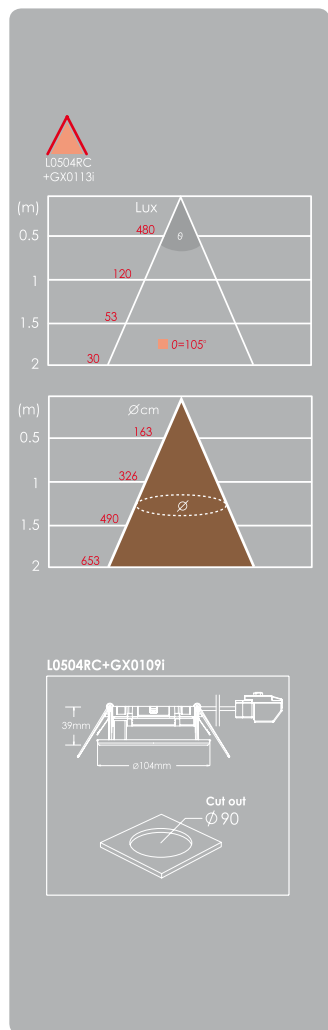

PLANEX

**PART L
COMPLIANT**

Product Information

- Ultra-compact recessed fixture.
- Perfect for ceilings with shallow depths.
- Luminaire complies with Part L of the building regulations when using 13w GX53.
- Perfect for showcase displays with less heat produced.

APPLICATIONS

Especially suitable for shallow ceiling areas, corridors, staircases, restaurants and showcase displays.

L0504RC

Order Code	Lamp Base	Diameter (mm)	Length (mm)	Weight (g)
703222 (W)	GX53	104	39	76
703253 (S)	GX53	104	39	76

13w GX0113i CFL Lamp required, please order separately.
Please refer to page 13 for full lamp specification.

Luminaire for CFL GX53

- Available in the following colours

WHITE

SILVER

GX0113i 13w GX53

Industry Standards