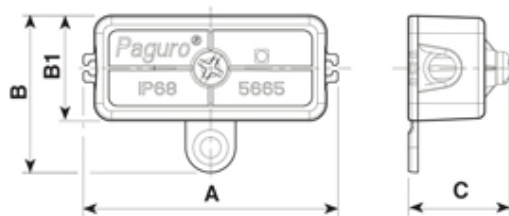

## 5665/////221

Minature Paguro gel connector junction box black, 2 cable entry 4.8-6mm with 2 pole terminal block

Dimensioni / Dimensions (mm)

A	B	B1	C
44	27	18	17,5

### SPECIFICATION

Cable Entries	2
Number of Poles	2
Terminal Type	Screw - wp
Body Material	Nylon PA66-RV
Colour	Black
IP Rating	68
Max Conductor Size (Sq mm)	2.5
Max Current (A)	10
Max Voltage (V)	250 (Testing now)
Minimum Temp Rating °C	-30
Maximum Temp Rating °C	130
Minimum Cable Diameter (mm)	4.8
Maximum Cable Diameter (mm)	6
Depth (mm)	17.5
Fixing System	Screw
Gel Material	Sealing bi-component syliconic gel
Length (mm)	44
Width (mm)	18