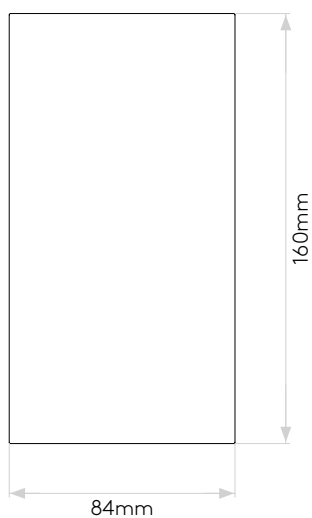

Please note that some dimensions may vary slightly due to manufacturing tolerances, this includes cable entry and fixing holes

Veillez noter que certaines dimensions peuvent varier légèrement en raison des tolérances de fabrication, y compris l'entrée de câble et les trous de fixation.

Bitte beachten Sie, dass die Maße Fertigungstoleranzen unterliegen und daher in geringem Umfang von der angegebenen Größe abweichen können. Dies gilt auch für Kabeleingänge und Befestigungslöcher.

Si prega notare che possono esserci piccole variazioni in alcune dimensioni dovute alle tolleranze di produzione, queste includono l'ingresso del cavo e i fori di fissaggio.