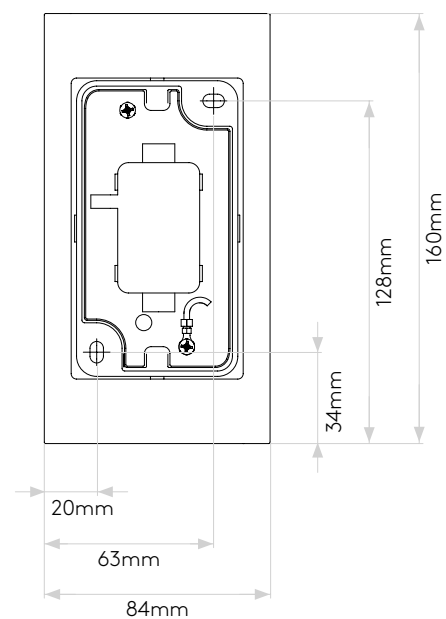

Please note that some dimensions may vary slightly due to manufacturing tolerances, this includes cable entry and fixing holes

Veillez noter que certaines dimensions peuvent varier légèrement en raison des tolérances de fabrication, y compris l'entrée de câble et les trous de fixation.

Bitte beachten Sie, dass die Maße Fertigungstoleranzen unterliegen und daher in geringem Umfang von der angegebenen Größe abweichen können. Dies gilt auch für Kabeleingänge und Befestigungslöcher.

Si prega notare che possono esserci piccole variazioni in alcune dimensioni dovute alle tolleranze di produzione, queste includono l'ingresso del cavo e i fori di fissaggio.