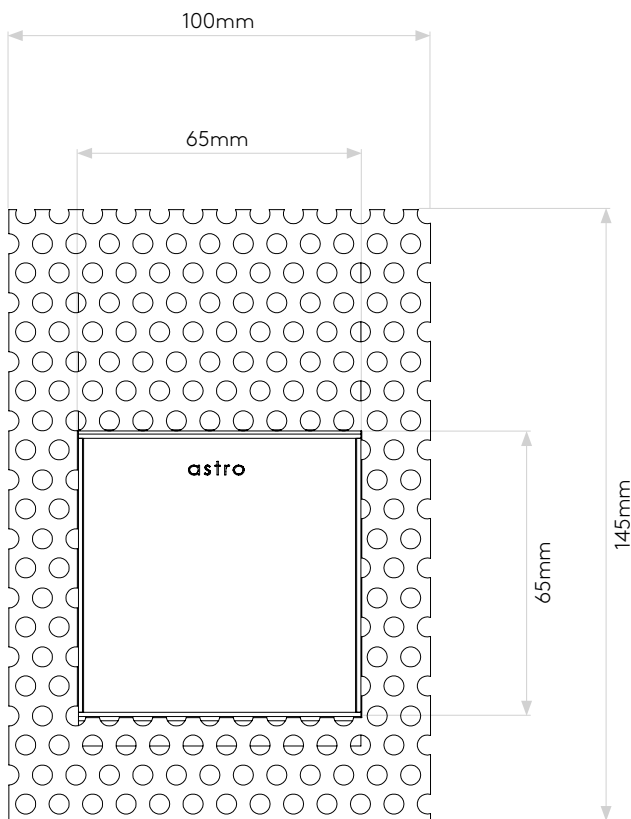

Please note that some dimensions may vary slightly due to manufacturing tolerances, this includes cable entry and fixing holes

Veuillez noter que certaines dimensions peuvent varier légèrement en raison des tolérances de fabrication, y compris l'entrée de câble et les trous de fixation.

Bitte beachten Sie, dass die Maße Fertigungstoleranzen unterliegen und daher in geringem Umfang von der angegebenen Größe abweichen können. Dies gilt auch für Kabeleingänge und Befestigungslöcher.

Si prega notare che possono esserci piccole variazioni in alcune dimensioni dovute alle tolleranze di produzione, queste includono l'ingresso del cavo e i fori di fissaggio.