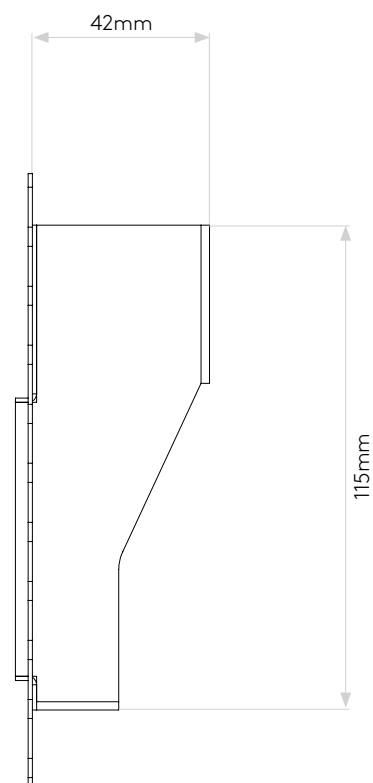

Borgo Trimless 65 LED 2700K

astro

General

Location:	Interior
Class:	CE (Class III)
Ip Rating:	IP20
Bathroom Zone:	Zone 3
Driver Required:	Constant Current 700mA
Installation Orientation:	Wall Mount - Vertical
Main Material:	Metal - Mild Steel
Dimensions (mm):	H: 65 W: 65 D: 42
Cut Out Hole :	L: 115 W: 67
Recess Depth (mm):	42
Fire Rating:	-
Cable Length (mm):	-
Gross Weight (kg):	0.38

Lamp

Light Source:	High Powered LED
Wattage:	2W
Lamp Included:	Yes (Integral)
Maximum Lamp Length (mm):	-
Luminous Flux (lm):	70
Colour Temp (K):	2700
Cri (Ra):	90
Macadam Ellipse:	3-Step
Tilt Adjustable Angle (°):	-
Rotation Adjustable Angle (°):	-
Lifetime (hrs):	51000
Beam Angle (°):	-

Please note that some dimensions may vary slightly due to manufacturing tolerances, this includes cable entry and fixing holes

Veuillez noter que certaines dimensions peuvent varier légèrement en raison des tolérances de fabrication, y compris l'entrée de câble et les trous de fixation.