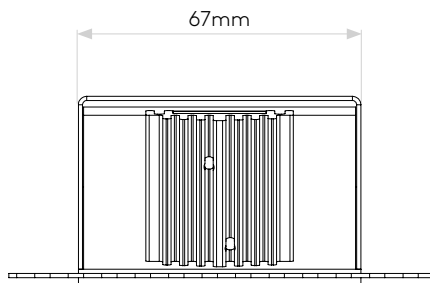

Borgo Trimless 65 LED 2700K

astro

General

Location:	Interior
Class:	CE (Class III)
Ip Rating:	IP20
Bathroom Zone:	Zone 3
Driver Required:	Constant Current 700mA
Installation Orientation:	Wall Mount - Vertical
Main Material:	Metal - Mild Steel
Dimensions (mm):	H: 65 W: 65 D: 42
Cut Out Hole :	L: 115 W: 67
Recess Depth (mm):	42
Fire Rating:	-
Cable Length (mm):	-
Gross Weight (kg):	0.38

Lamp

Light Source:	High Powered LED
Wattage:	2W
Lamp Included:	Yes (Integral)
Maximum Lamp Length (mm):	-
Luminous Flux (lm):	70
Colour Temp (K):	2700
Cri (Ra):	90
Macadam Ellipse:	3-Step
Tilt Adjustable Angle (°):	-
Rotation Adjustable Angle (°):	-
Lifetime (hrs):	51000
Beam Angle (°):	-

Please note that some dimensions may vary slightly due to manufacturing tolerances, this includes cable entry and fixing holes

Veuillez noter que certaines dimensions peuvent varier légèrement en raison des tolérances de fabrication, y compris l'entrée de câble et les trous de fixation.