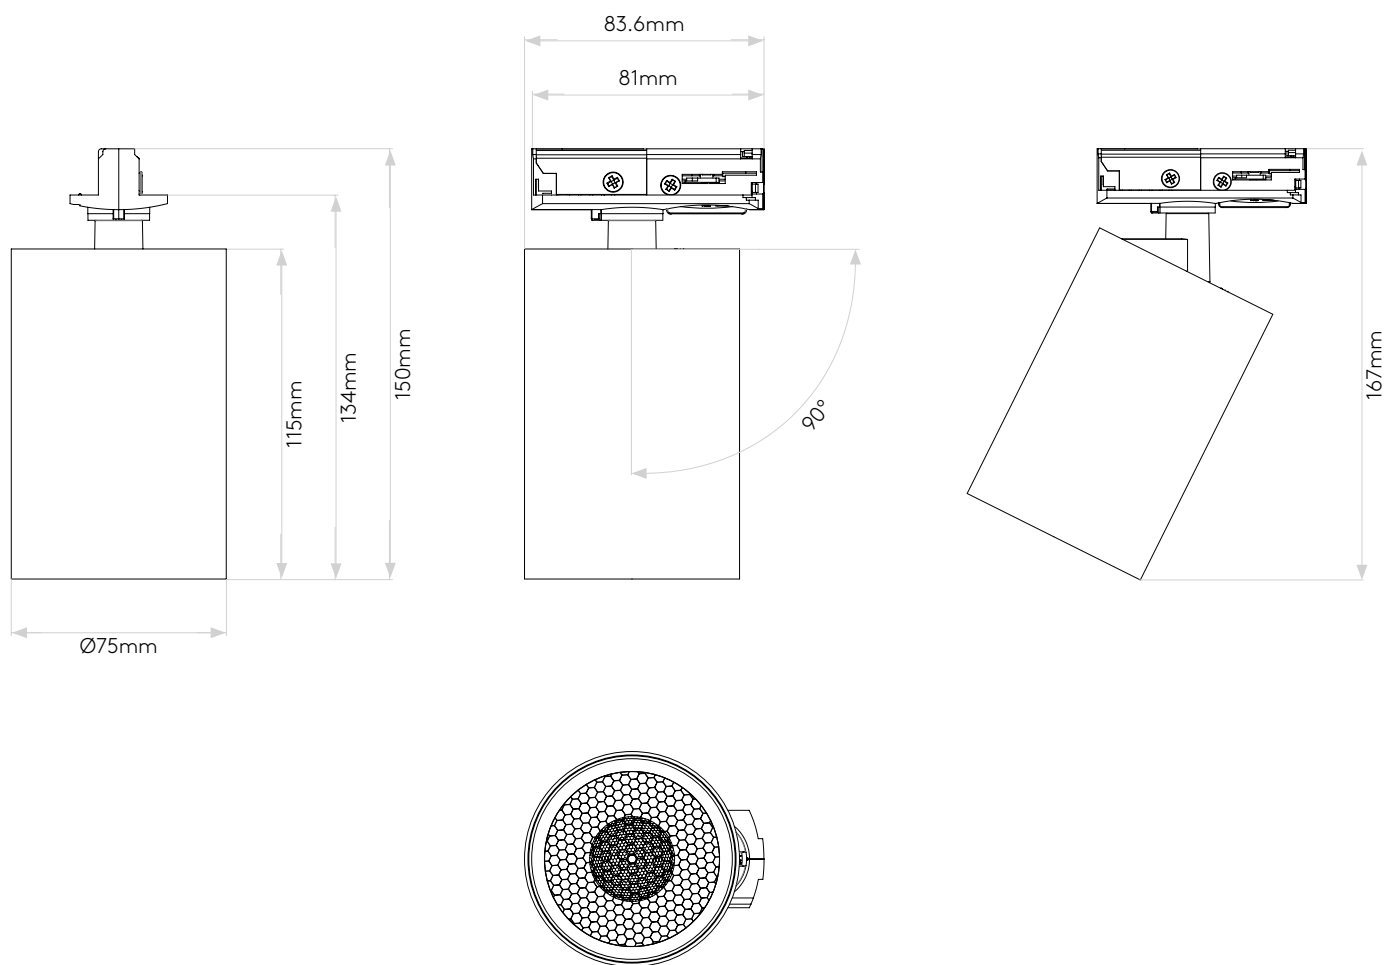

Please note that some dimensions may vary slightly due to manufacturing tolerances, this includes cable entry and fixing holes

Veillez noter que certaines dimensions peuvent varier légèrement en raison des tolérances de fabrication, y compris l'entrée de câble et les trous de fixation.

Bitte beachten Sie, dass die Maße Fertigungstoleranzen unterliegen und daher in geringem Umfang von der angegebenen Größe abweichen können. Dies gilt auch für Kabeingänge und Befestigungslöcher.

Si prega notare che possono esserci piccole variazioni in alcune dimensioni dovute alle tolleranze di produzione, queste includono l'ingresso del cavo e i fori di fissaggio.