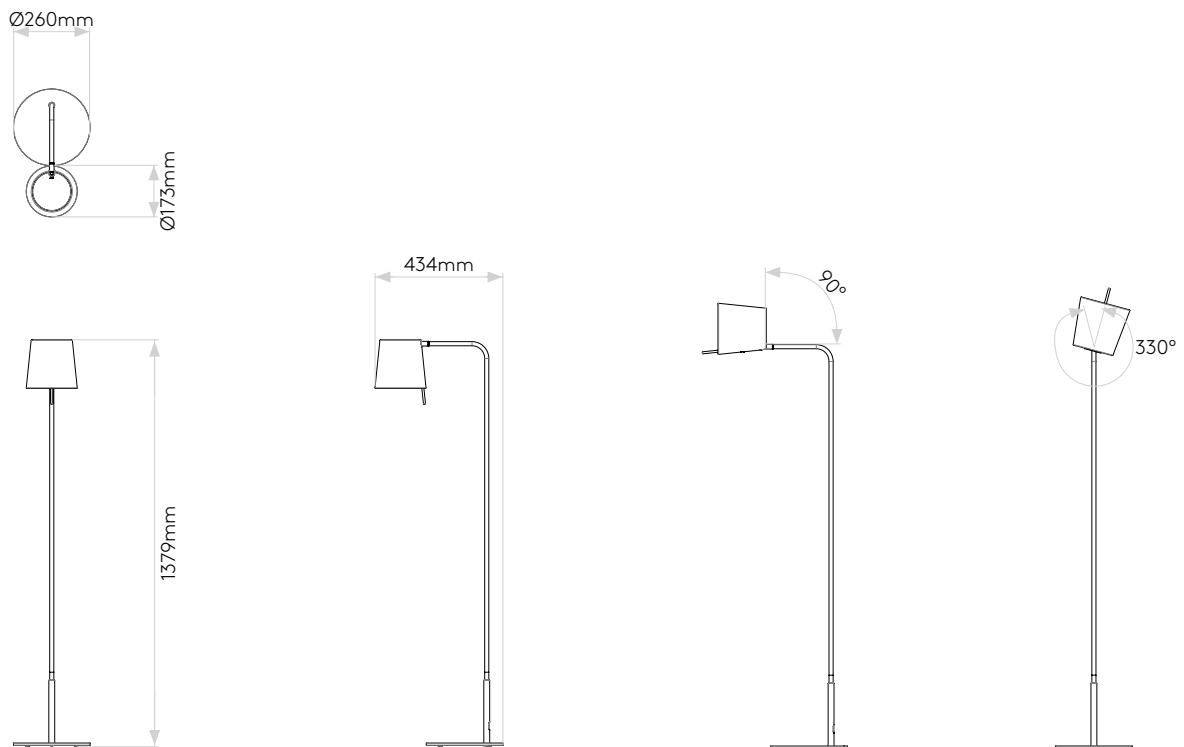

## General

Location:	Interior
Class:	CE (Class II)
Ip Rating:	IP20
Bathroom Zone:	Zone 3
Driver Required:	No
Installation Orientation:	Ground/Floor
Main Material:	Metal - Mild Steel
Dimensions (mm):	H:1376 W:412.5 D:260 Ø130
Cut Out Hole :	-
Recess Depth (mm):	-
Fire Rating:	-
Cable Length (mm):	3000
Gross Weight (kg):	8

## Lamp

Light Source:	LED E27/ES
Wattage:	12W Max
Lamp Included:	No
Maximum Lamp Length (mm):	126
Luminous Flux (lm):	-
Colour Temp (K):	Lamp Dependent
Cri (Ra):	Lamp Dependent
Macadam Ellipse:	Lamp Dependent
Tilt Adjustable Angle (°):	90
Rotation Adjustable Angle (°):	330
Lifetime (hrs):	Lamp Dependent
Beam Angle (°):	-

# Product Elevations

astro

Without Shade

With Shade

Please note that some dimensions may vary slightly due to manufacturing tolerances, this includes cable entry and fixing holes

Veillez noter que certaines dimensions peuvent varier légèrement en raison des tolérances de fabrication, y compris l'entrée de câble et les trous de fixation.