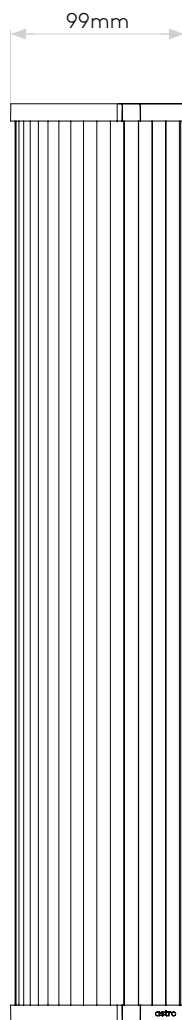

Please note that some dimensions may vary slightly due to manufacturing tolerances, this includes cable entry and fixing holes

Veuillez noter que certaines dimensions peuvent varier légèrement en raison des tolérances de fabrication, y compris l'entrée de câble et les trous de fixation.

Bitte beachten Sie, dass die Maße Fertigungstoleranzen unterliegen und daher in geringem Umfang von der angegebenen Größe abweichen können. Dies gilt auch für Kabeingänge und Befestigungslöcher.

Si prega notare che possono esserci piccole variazioni in alcune dimensioni dovute alle tolleranze di produzione, queste includono l'ingresso del cavo e i fori di fissaggio.