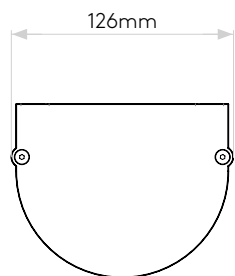

Please note that some dimensions may vary slightly due to manufacturing tolerances, this includes cable entry and fixing holes

Veuillez noter que certaines dimensions peuvent varier légèrement en raison des tolérances de fabrication, y compris l'entrée de câble et les trous de fixation.

Bitte beachten Sie, dass die Maße Fertigungstoleranzen unterliegen und daher in geringem Umfang von der angegebenen Größe abweichen können. Dies gilt auch für Kabeingänge und Befestigungslöcher.

Si prega notare che possono esserci piccole variazioni in alcune dimensioni dovute alle tolleranze di produzione, queste includono l'ingresso del cavo e i fori di fissaggio.