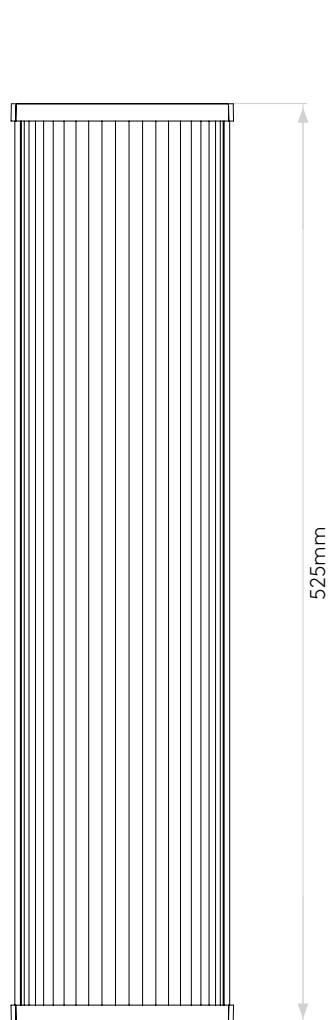

Please note that some dimensions may vary slightly due to manufacturing tolerances, this includes cable entry and fixing holes

Veuillez noter que certaines dimensions peuvent varier légèrement en raison des tolérances de fabrication, y compris l'entrée de câble et les trous de fixation.

Bitte beachten Sie, dass die Maße Fertigungstoleranzen unterliegen und daher in geringem Umfang von der angegebenen Größe abweichen können. Dies gilt auch für Kabeingänge und Befestigungslöcher.

Si prega notare che possono esserci piccole variazioni in alcune dimensioni dovute alle tolleranze di produzione, queste includono l'ingresso del cavo e i fori di fissaggio.