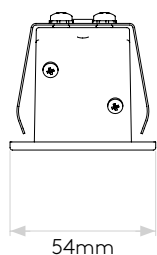

Please note that some dimensions may vary slightly due to manufacturing tolerances, this includes cable entry and fixing holes

Veillez noter que certaines dimensions peuvent varier légèrement en raison des tolérances de fabrication, y compris l'entrée de câble et les trous de fixation.

Bitte beachten Sie, dass die Maße Fertigungstoleranzen unterliegen und daher in geringem Umfang von der angegebenen Größe abweichen können. Dies gilt auch für Kabeleingänge und Befestigungslöcher.

Si prega notare che possono esserci piccole variazioni in alcune dimensioni dovute alle tolleranze di produzione, queste includono l'ingresso del cavo e i fori di fissaggio.