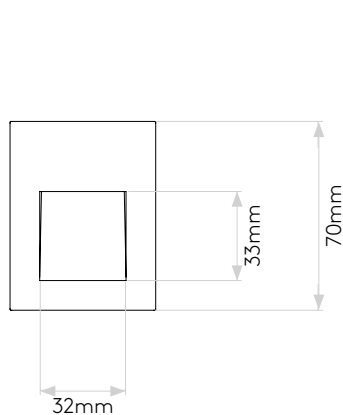

Please note that some dimensions may vary slightly due to manufacturing tolerances, this includes cable entry and fixing holes

Veillez noter que certaines dimensions peuvent varier légèrement en raison des tolérances de fabrication, y compris l'entrée de câble et les trous de fixation.

Bitte beachten Sie, dass die Maße Fertigungstoleranzen unterliegen und daher in geringem Umfang von der angegebenen Größe abweichen können. Dies gilt auch für Kabeleingänge und Befestigungslöcher.

Si prega notare che possono esserci piccole variazioni in alcune dimensioni dovute alle tolleranze di produzione, queste includono l'ingresso del cavo e i fori di fissaggio.