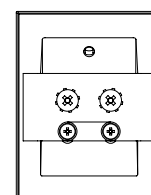

Please note that some dimensions may vary slightly due to manufacturing tolerances, this includes cable entry and fixing holes

Veillez noter que certaines dimensions peuvent varier légèrement en raison des tolérances de fabrication, y compris l'entrée de câble et les trous de fixation.

Bitte beachten Sie, dass die Maße Fertigungstoleranzen unterliegen und daher in geringem Umfang von der angegebenen Größe abweichen können. Dies gilt auch für Kabeleingänge und Befestigungslöcher.

Si prega notare che possono esserci piccole variazioni in alcune dimensioni dovute alle tolleranze di produzione, queste includono l'ingresso del cavo e i fori di fissaggio.