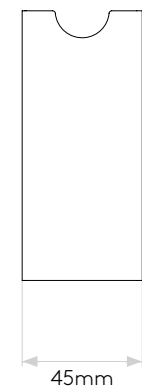

Please note that some dimensions may vary slightly due to manufacturing tolerances, this includes cable entry and fixing holes

Veillez noter que certaines dimensions peuvent varier légèrement en raison des tolérances de fabrication, y compris l'entrée de câble et les trous de fixation.

Bitte beachten Sie, dass die Maße Fertigungstoleranzen unterliegen und daher in geringem Umfang von der angegebenen Größe abweichen können. Dies gilt auch für Kabeleingänge und Befestigungslöcher.

Si prega notare che possono esserci piccole variazioni in alcune dimensioni dovute alle tolleranze di produzione, queste includono l'ingresso del cavo e i fori di fissaggio.