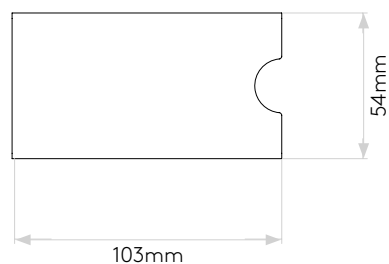

Please note that some dimensions may vary slightly due to manufacturing tolerances, this includes cable entry and fixing holes

Veillez noter que certaines dimensions peuvent varier légèrement en raison des tolérances de fabrication, y compris l'entrée de câble et les trous de fixation.

Bitte beachten Sie, dass die Maße Fertigungstoleranzen unterliegen und daher in geringem Umfang von der angegebenen Größe abweichen können. Dies gilt auch für Kabeleingänge und Befestigungslöcher.

Si prega notare che possono esserci piccole variazioni in alcune dimensioni dovute alle tolleranze di produzione, queste includono l'ingresso del cavo e i fori di fissaggio.