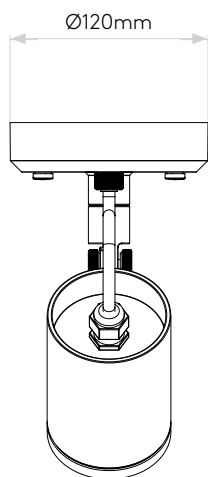

Please note that some dimensions may vary slightly due to manufacturing tolerances, this includes cable entry and fixing holes

Veuillez noter que certaines dimensions peuvent varier légèrement en raison des tolérances de fabrication, y compris l'entrée de câble et les trous de fixation.

Bitte beachten Sie, dass die Maße Fertigungstoleranzen unterliegen und daher in geringem Umfang von der angegebenen Größe abweichen können. Dies gilt auch für Kabeingänge und Befestigungslöcher.

Si prega notare che possono esserci piccole variazioni in alcune dimensioni dovute alle tolleranze di produzione, queste includono l'ingresso del cavo e i fori di fissaggio.