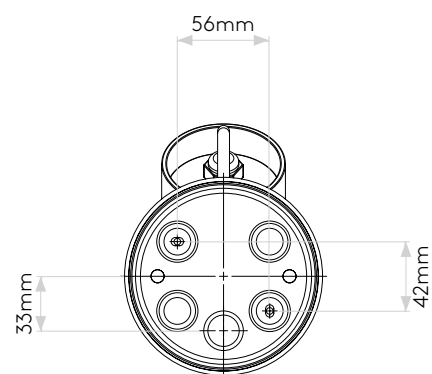

Please note that some dimensions may vary slightly due to manufacturing tolerances, this includes cable entry and fixing holes

Veuillez noter que certaines dimensions peuvent varier légèrement en raison des tolérances de fabrication, y compris l'entrée de câble et les trous de fixation.

Bitte beachten Sie, dass die Maße Fertigungstoleranzen unterliegen und daher in geringem Umfang von der angegebenen Größe abweichen können. Dies gilt auch für Kabeingänge und Befestigungslöcher.

Si prega notare che possono esserci piccole variazioni in alcune dimensioni dovute alle tolleranze di produzione, queste includono l'ingresso del cavo e i fori di fissaggio.