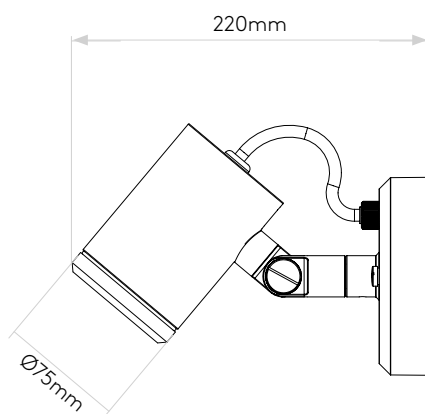

Please note that some dimensions may vary slightly due to manufacturing tolerances, this includes cable entry and fixing holes

Veuillez noter que certaines dimensions peuvent varier légèrement en raison des tolérances de fabrication, y compris l'entrée de câble et les trous de fixation.

Bitte beachten Sie, dass die Maße Fertigungstoleranzen unterliegen und daher in geringem Umfang von der angegebenen Größe abweichen können. Dies gilt auch für Kabeingänge und Befestigungslöcher.

Si prega notare che possono esserci piccole variazioni in alcune dimensioni dovute alle tolleranze di produzione, queste includono l'ingresso del cavo e i fori di fissaggio.