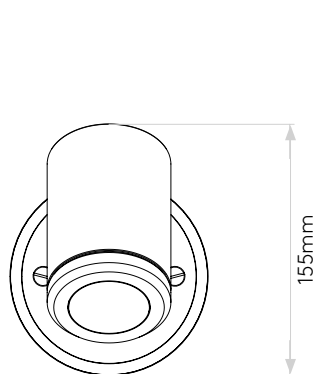

Please note that some dimensions may vary slightly due to manufacturing tolerances, this includes cable entry and fixing holes

Veuillez noter que certaines dimensions peuvent varier légèrement en raison des tolérances de fabrication, y compris l'entrée de câble et les trous de fixation.

Bitte beachten Sie, dass die Maße Fertigungstoleranzen unterliegen und daher in geringem Umfang von der angegebenen Größe abweichen können. Dies gilt auch für Kabeingänge und Befestigungslöcher.

Si prega notare che possono esserci piccole variazioni in alcune dimensioni dovute alle tolleranze di produzione, queste includono l'ingresso del cavo e i fori di fissaggio.