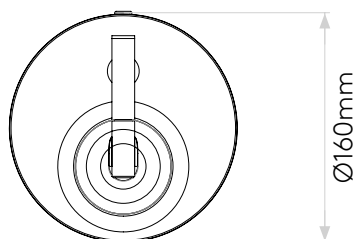

Carlton Desk

astro

General

Location:	Interior
Class:	CE (Class II)
Ip Rating:	IP20
Bathroom Zone:	Zone 3
Driver Required:	No
Installation Orientation:	-
Main Material:	Porcelain
Dimensions (mm):	H: 450 W: 160 D: 203
Cut Out Hole :	-
Recess Depth (mm):	-
Fire Rating:	-
Cable Length (mm):	2000
Gross Weight (kg):	3.46

Lamp

Light Source:	G9
Wattage:	5W Max
Lamp Included:	No
Maximum Lamp Length (mm):	Lamp Dependent
Luminous Flux (lm):	Lamp Dependent
Colour Temp (K):	Lamp Dependent
CRI (Ra):	Lamp Dependent
Macadam Ellipse:	Lamp Dependent
Tilt Adjustable Angle (°):	90
Rotation Adjustable Angle (°):	330
Lifetime (hrs):	Lamp Dependent
Beam Angle (°):	Lamp Dependent

Please note that some dimensions may vary slightly due to manufacturing tolerances, this includes cable entry and fixing holes

Veillez noter que certaines dimensions peuvent varier légèrement en raison des tolérances de fabrication, y compris l'entrée de câble et les trous de fixation.