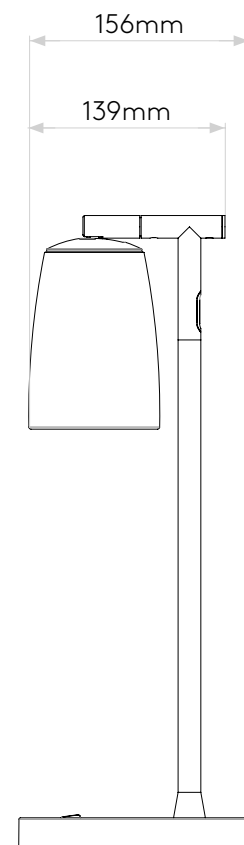

Carlton Desk

astro

General

Location:	Interior
Class:	CE (Class II)
Ip Rating:	IP20
Bathroom Zone:	Zone 3
Driver Required:	No
Installation Orientation:	-
Main Material:	Porcelain
Dimensions (mm):	H: 450 W: 160 D: 203
Cut Out Hole :	-
Recess Depth (mm):	-
Fire Rating:	-
Cable Length (mm):	2000
Gross Weight (kg):	3.46

Lamp

Light Source:	G9
Wattage:	5W Max
Lamp Included:	No
Maximum Lamp Length (mm):	Lamp Dependent
Luminous Flux (lm):	Lamp Dependent
Colour Temp (K):	Lamp Dependent
CRI (Ra):	Lamp Dependent
Macadam Ellipse:	Lamp Dependent
Tilt Adjustable Angle (°):	90
Rotation Adjustable Angle (°):	330
Lifetime (hrs):	Lamp Dependent
Beam Angle (°):	Lamp Dependent

Please note that some dimensions may vary slightly due to manufacturing tolerances, this includes cable entry and fixing holes

Veillez noter que certaines dimensions peuvent varier légèrement en raison des tolérances de fabrication, y compris l'entrée de câble et les trous de fixation.