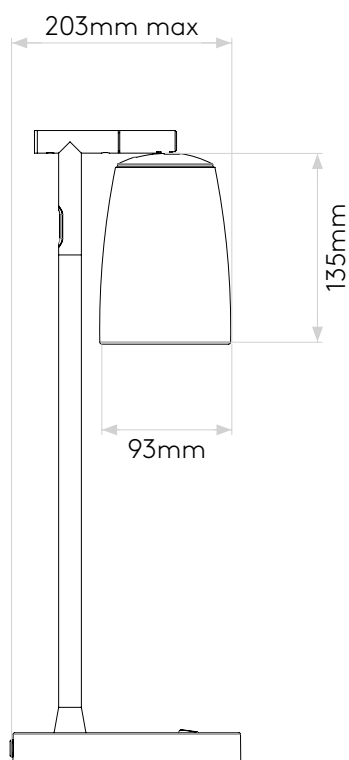

Carlton Desk

astro

General

Location:	Interior
Class:	CE (Class II)
Ip Rating:	IP20
Bathroom Zone:	Zone 3
Driver Required:	No
Installation Orientation:	-
Main Material:	Porcelain
Dimensions (mm):	H: 450 W: 160 D: 203
Cut Out Hole :	-
Recess Depth (mm):	-
Fire Rating:	-
Cable Length (mm):	2000
Gross Weight (kg):	3.46

Lamp

Light Source:	G9
Wattage:	5W Max
Lamp Included:	No
Maximum Lamp Length (mm):	Lamp Dependent
Luminous Flux (lm):	Lamp Dependent
Colour Temp (K):	Lamp Dependent
CRI (Ra):	Lamp Dependent
Macadam Ellipse:	Lamp Dependent
Tilt Adjustable Angle (°):	90
Rotation Adjustable Angle (°):	330
Lifetime (hrs):	Lamp Dependent
Beam Angle (°):	Lamp Dependent

Please note that some dimensions may vary slightly due to manufacturing tolerances, this includes cable entry and fixing holes

Veillez noter que certaines dimensions peuvent varier légèrement en raison des tolérances de fabrication, y compris l'entrée de câble et les trous de fixation.