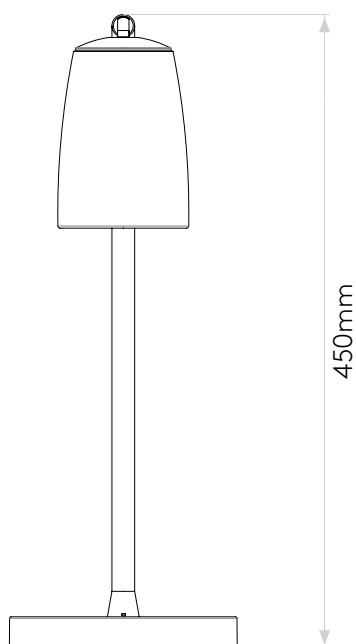

Carlton Desk

astro

General

Location:	Interior
Class:	CE (Class II)
Ip Rating:	IP20
Bathroom Zone:	Zone 3
Driver Required:	No
Installation Orientation:	-
Main Material:	Porcelain
Dimensions (mm):	H: 450 W: 160 D: 203
Cut Out Hole :	-
Recess Depth (mm):	-
Fire Rating:	-
Cable Length (mm):	2000
Gross Weight (kg):	3.46

Lamp

Light Source:	G9
Wattage:	5W Max
Lamp Included:	No
Maximum Lamp Length (mm):	Lamp Dependent
Luminous Flux (lm):	Lamp Dependent
Colour Temp (K):	Lamp Dependent
CRI (Ra):	Lamp Dependent
Macadam Ellipse:	Lamp Dependent
Tilt Adjustable Angle (°):	90
Rotation Adjustable Angle (°):	330
Lifetime (hrs):	Lamp Dependent
Beam Angle (°):	Lamp Dependent

Please note that some dimensions may vary slightly due to manufacturing tolerances, this includes cable entry and fixing holes

Veillez noter que certaines dimensions peuvent varier légèrement en raison des tolérances de fabrication, y compris l'entrée de câble et les trous de fixation.