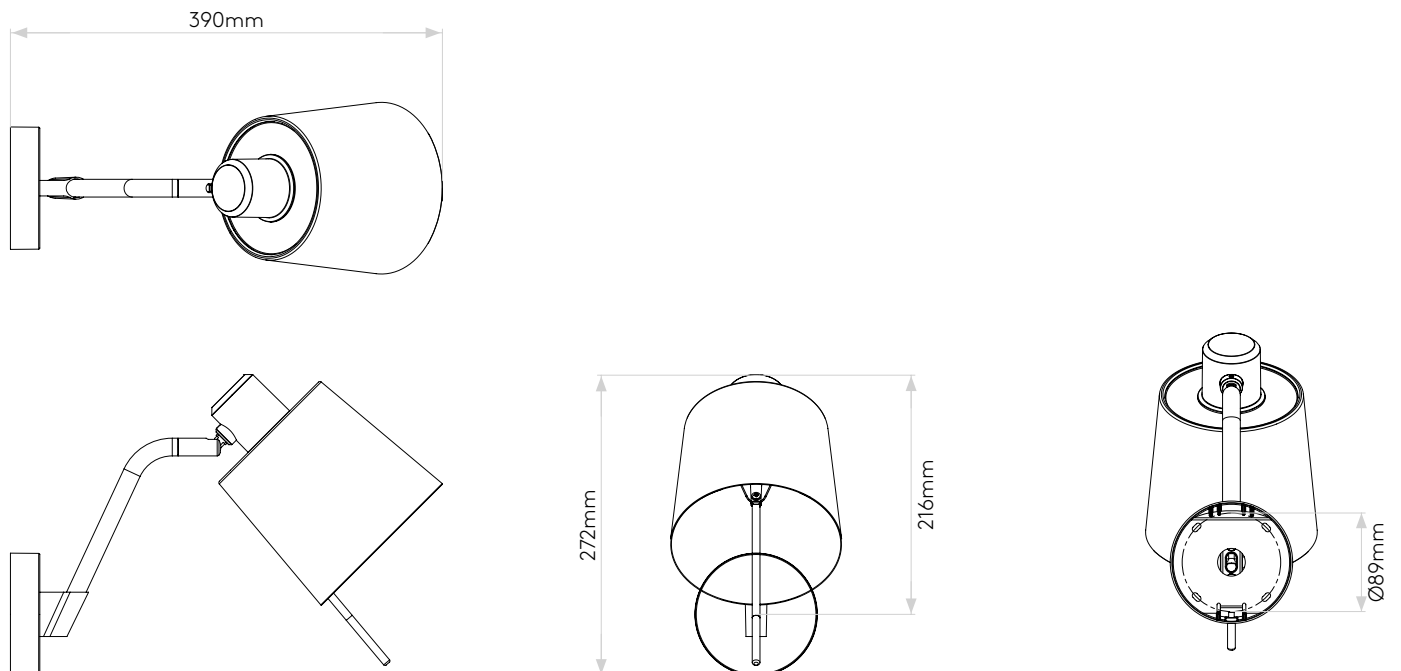

Edward Wall

astro

General

Location:	Interior
Class:	CE (Class I)
Ip Rating:	IP20
Bathroom Zone:	-
Driver Required:	No
Installation Orientation:	Wall Mount
Main Material:	Metal - Zinc
Dimensions (mm):	H: 276 W: 110 D: 262
Cut Out Hole :	-
Recess Depth (mm):	-
Fire Rating:	-
Cable Length (mm):	-
Gross Weight (kg):	1.3

Lamp

Light Source:	LED E27/ES
Wattage:	12W MAX
Lamp Included:	No
Maximum Lamp Length (mm):	118
Luminous Flux (lm):	Lamp Dependent
Colour Temp (K):	Lamp Dependent
CRI (Ra):	Lamp Dependent
Macadam Ellipse:	Lamp Dependent
Tilt Adjustable Angle (°):	90
Rotation Adjustable Angle (°):	330
Lifetime (hrs):	Lamp Dependent
Beam Angle (°):	Lamp Dependent

Please note that some dimensions may vary slightly due to manufacturing tolerances, this includes cable entry and fixing holes

Veuillez noter que certaines dimensions peuvent varier légèrement en raison des tolérances de fabrication, y compris l'entrée de câble et les trous de fixation.