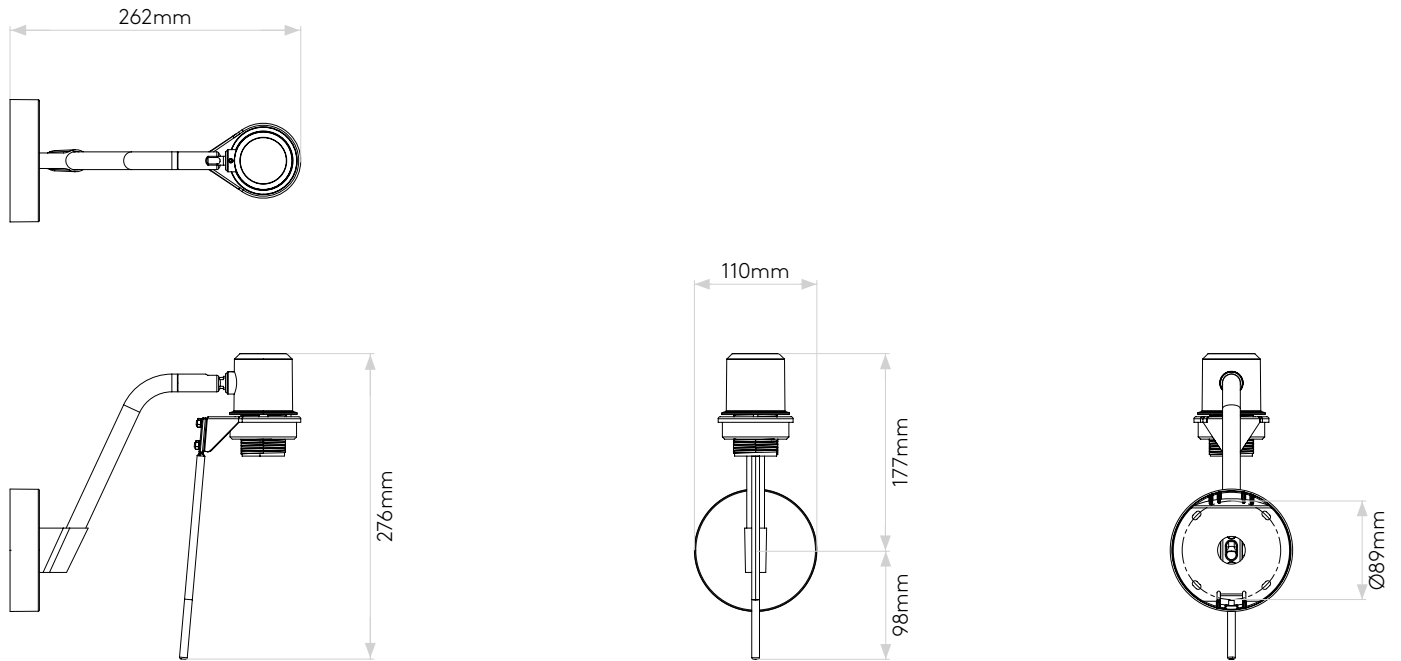

Without Shade