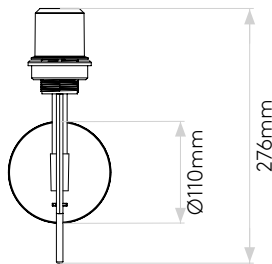

Edward Wall Switched

astro

General

Location:	Interior
Class:	CE (Class I)
Ip Rating:	IP20
Bathroom Zone:	-
Driver Required:	No
Installation Orientation:	Wall Mount
Main Material:	Metal - Zinc
Dimensions (mm):	H: 276 W: 110 D: 262
Cut Out Hole :	-
Recess Depth (mm):	-
Fire Rating:	-
Cable Length (mm):	-
Gross Weight (kg):	1.3

Lamp

Light Source:	LED E27/ES
Wattage:	12W Max
Lamp Included:	No
Maximum Lamp Length (mm):	-
Luminous Flux (lm):	118
Colour Temp (K):	Lamp Dependent
CRI (Ra):	Lamp Dependent
Macadam Ellipse:	Lamp Dependent
Tilt Adjustable Angle (°):	90
Rotation Adjustable Angle (°):	330
Lifetime (hrs):	Lamp Dependent
Beam Angle (°):	Lamp Dependent

Product Elevations

astro

Without Shade

With Tapered Drum 155 Shade

Please note that some dimensions may vary slightly due to manufacturing tolerances, this includes cable entry and fixing holes

Veuillez noter que certaines dimensions peuvent varier légèrement en raison des tolérances de fabrication, y compris l'entrée de câble et les trous de fixation.