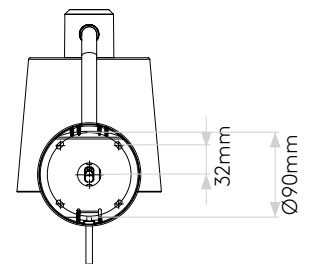

Edward Wall Switched

astro

General

Location:	Interior
Class:	CE (Class I)
Ip Rating:	IP20
Bathroom Zone:	-
Driver Required:	No
Installation Orientation:	Wall Mount
Main Material:	Metal - Zinc
Dimensions (mm):	H: 276 W: 110 D: 262
Cut Out Hole :	-
Recess Depth (mm):	-
Fire Rating:	-
Cable Length (mm):	-
Gross Weight (kg):	1.3

Lamp

Light Source:	LED E27/ES
Wattage:	12W Max
Lamp Included:	No
Maximum Lamp Length (mm):	-
Luminous Flux (lm):	118
Colour Temp (K):	Lamp Dependent
CRI (Ra):	Lamp Dependent
Macadam Ellipse:	Lamp Dependent
Tilt Adjustable Angle (°):	90
Rotation Adjustable Angle (°):	330
Lifetime (hrs):	Lamp Dependent
Beam Angle (°):	Lamp Dependent

Product Elevations

astro

Without Shade

With Tapered Drum 155 Shade

Please note that some dimensions may vary slightly due to manufacturing tolerances, this includes cable entry and fixing holes

Veuillez noter que certaines dimensions peuvent varier légèrement en raison des tolérances de fabrication, y compris l'entrée de câble et les trous de fixation.