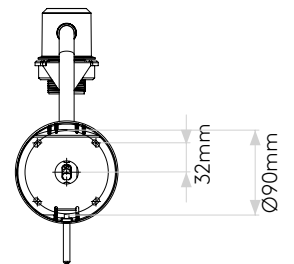

Edward Wall Switched

astro

General

Location:	Interior
Class:	CE (Class I)
Ip Rating:	IP20
Bathroom Zone:	-
Driver Required:	No
Installation Orientation:	Wall Mount
Main Material:	Metal - Zinc
Dimensions (mm):	H: 276 W: 110 D: 262
Cut Out Hole :	-
Recess Depth (mm):	-
Fire Rating:	-
Cable Length (mm):	-
Gross Weight (kg):	1.3

Lamp

Light Source:	LED E27/ES
Wattage:	12W Max
Lamp Included:	No
Maximum Lamp Length (mm):	-
Luminous Flux (lm):	118
Colour Temp (K):	Lamp Dependent
CRI (Ra):	Lamp Dependent
Macadam Ellipse:	Lamp Dependent
Tilt Adjustable Angle (°):	90
Rotation Adjustable Angle (°):	330
Lifetime (hrs):	Lamp Dependent
Beam Angle (°):	Lamp Dependent

Product Elevations

astro

Without Shade

With Tapered Drum 155 Shade

Please note that some dimensions may vary slightly due to manufacturing tolerances, this includes cable entry and fixing holes

Veuillez noter que certaines dimensions peuvent varier légèrement en raison des tolérances de fabrication, y compris l'entrée de câble et les trous de fixation.