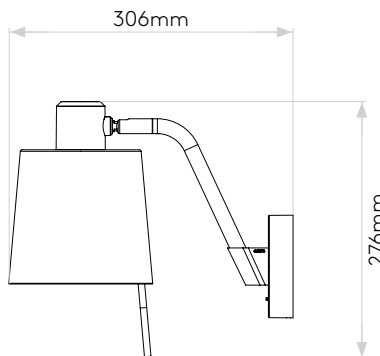

Edward Wall Switched

astro

General

Location:	Interior
Class:	CE (Class I)
Ip Rating:	IP20
Bathroom Zone:	-
Driver Required:	No
Installation Orientation:	Wall Mount
Main Material:	Metal - Zinc
Dimensions (mm):	H: 276 W: 110 D: 262
Cut Out Hole :	-
Recess Depth (mm):	-
Fire Rating:	-
Cable Length (mm):	-
Gross Weight (kg):	1.3

Lamp

Light Source:	LED E27/ES
Wattage:	12W Max
Lamp Included:	No
Maximum Lamp Length (mm):	-
Luminous Flux (lm):	118
Colour Temp (K):	Lamp Dependent
CRI (Ra):	Lamp Dependent
Macadam Ellipse:	Lamp Dependent
Tilt Adjustable Angle (°):	90
Rotation Adjustable Angle (°):	330
Lifetime (hrs):	Lamp Dependent
Beam Angle (°):	Lamp Dependent

Product Elevations

astro

Without Shade

With Tapered Drum 155 Shade

Please note that some dimensions may vary slightly due to manufacturing tolerances, this includes cable entry and fixing holes

Veuillez noter que certaines dimensions peuvent varier légèrement en raison des tolérances de fabrication, y compris l'entrée de câble et les trous de fixation.

Bitte beachten Sie, dass die Maße Fertigungstoleranzen unterliegen und daher in geringem Umfang von der angegebenen Größe abweichen können. Dies gilt auch für Kabeleingänge und Befestigungslöcher.

Si prega notare che possono esserci piccole variazioni in alcune dimensioni dovute alle tolleranze di produzione, queste includono l'ingresso del cavo e i fori di fissaggio.