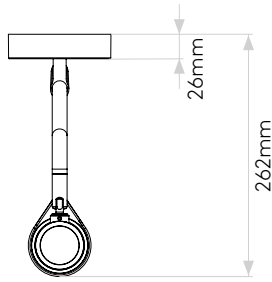

Edward Wall Switched

astro

General

Location:	Interior
Class:	CE (Class I)
Ip Rating:	IP20
Bathroom Zone:	-
Driver Required:	No
Installation Orientation:	Wall Mount
Main Material:	Metal - Zinc
Dimensions (mm):	H: 276 W: 110 D: 262
Cut Out Hole :	-
Recess Depth (mm):	-
Fire Rating:	-
Cable Length (mm):	-
Gross Weight (kg):	1.3

Lamp

Light Source:	LED E27/ES
Wattage:	12W Max
Lamp Included:	No
Maximum Lamp Length (mm):	-
Luminous Flux (lm):	118
Colour Temp (K):	Lamp Dependent
CRI (Ra):	Lamp Dependent
Macadam Ellipse:	Lamp Dependent
Tilt Adjustable Angle (°):	90
Rotation Adjustable Angle (°):	330
Lifetime (hrs):	Lamp Dependent
Beam Angle (°):	Lamp Dependent

Product Elevations

astro

Without Shade

With Tapered Drum 155 Shade

Please note that some dimensions may vary slightly due to manufacturing tolerances, this includes cable entry and fixing holes

Veuillez noter que certaines dimensions peuvent varier légèrement en raison des tolérances de fabrication, y compris l'entrée de câble et les trous de fixation.