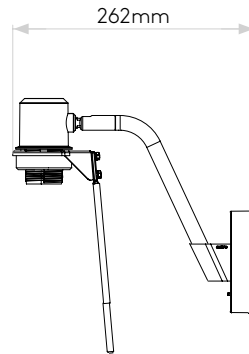

Edward Wall Switched

astro

General

Location:	Interior
Class:	CE (Class I)
Ip Rating:	IP20
Bathroom Zone:	-
Driver Required:	No
Installation Orientation:	Wall Mount
Main Material:	Metal - Zinc
Dimensions (mm):	H: 276 W: 110 D: 262
Cut Out Hole :	-
Recess Depth (mm):	-
Fire Rating:	-
Cable Length (mm):	-
Gross Weight (kg):	1.3

Lamp

Light Source:	LED E27/ES
Wattage:	12W Max
Lamp Included:	No
Maximum Lamp Length (mm):	-
Luminous Flux (lm):	118
Colour Temp (K):	Lamp Dependent
CRI (Ra):	Lamp Dependent
Macadam Ellipse:	Lamp Dependent
Tilt Adjustable Angle (°):	90
Rotation Adjustable Angle (°):	330
Lifetime (hrs):	Lamp Dependent
Beam Angle (°):	Lamp Dependent

Product Elevations

astro

Without Shade

With Tapered Drum 155 Shade

Please note that some dimensions may vary slightly due to manufacturing tolerances, this includes cable entry and fixing holes

Veuillez noter que certaines dimensions peuvent varier légèrement en raison des tolérances de fabrication, y compris l'entrée de câble et les trous de fixation.