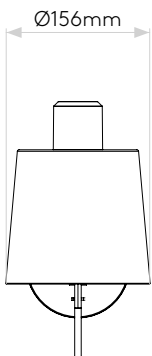

Edward Wall Switched

astro

General

Location:	Interior
Class:	CE (Class I)
Ip Rating:	IP20
Bathroom Zone:	-
Driver Required:	No
Installation Orientation:	Wall Mount
Main Material:	Metal - Zinc
Dimensions (mm):	H: 276 W: 110 D: 262
Cut Out Hole :	-
Recess Depth (mm):	-
Fire Rating:	-
Cable Length (mm):	-
Gross Weight (kg):	1.3

Lamp

Light Source:	LED E27/ES
Wattage:	12W Max
Lamp Included:	No
Maximum Lamp Length (mm):	-
Luminous Flux (lm):	118
Colour Temp (K):	Lamp Dependent
CRI (Ra):	Lamp Dependent
Macadam Ellipse:	Lamp Dependent
Tilt Adjustable Angle (°):	90
Rotation Adjustable Angle (°):	330
Lifetime (hrs):	Lamp Dependent
Beam Angle (°):	Lamp Dependent

Product Elevations

astro

Without Shade

With Tapered Drum 155 Shade

Please note that some dimensions may vary slightly due to manufacturing tolerances, this includes cable entry and fixing holes

Veuillez noter que certaines dimensions peuvent varier légèrement en raison des tolérances de fabrication, y compris l'entrée de câble et les trous de fixation.