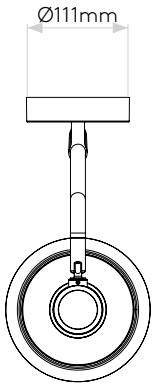

Edward Wall Switched

astro

General

Location:	Interior
Class:	CE (Class I)
Ip Rating:	IP20
Bathroom Zone:	-
Driver Required:	No
Installation Orientation:	Wall Mount
Main Material:	Metal - Zinc
Dimensions (mm):	H: 276 W: 110 D: 262
Cut Out Hole :	-
Recess Depth (mm):	-
Fire Rating:	-
Cable Length (mm):	-
Gross Weight (kg):	1.3

Lamp

Light Source:	LED E27/ES
Wattage:	12W Max
Lamp Included:	No
Maximum Lamp Length (mm):	-
Luminous Flux (lm):	118
Colour Temp (K):	Lamp Dependent
CRI (Ra):	Lamp Dependent
Macadam Ellipse:	Lamp Dependent
Tilt Adjustable Angle (°):	90
Rotation Adjustable Angle (°):	330
Lifetime (hrs):	Lamp Dependent
Beam Angle (°):	Lamp Dependent

Product Elevations

astro

Without Shade

With Tapered Drum 155 Shade

Please note that some dimensions may vary slightly due to manufacturing tolerances, this includes cable entry and fixing holes

Veuillez noter que certaines dimensions peuvent varier légèrement en raison des tolérances de fabrication, y compris l'entrée de câble et les trous de fixation.