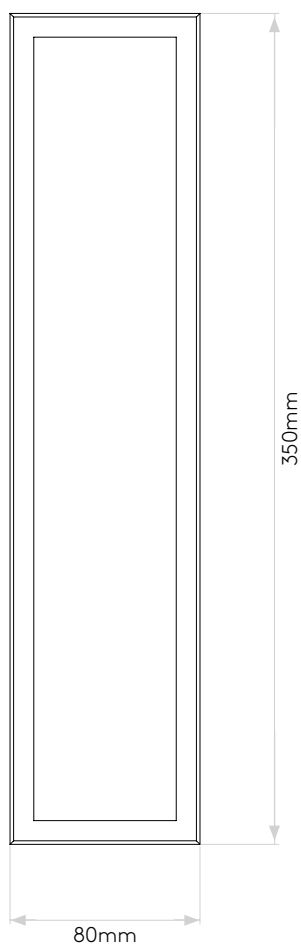

General

Location:	Exterior
Class:	CE (Class I)
Ip Rating:	IP44
Bathroom Zone:	Zone 2, 3
Driver Required:	No
Installation Orientation:	Wall Mount - Vertical
Main Material:	Metal - Stainless Steel
Dimensions (mm):	H: 350 W: 80 D: 80
Cut Out Hole :	-
Recess Depth (mm):	-
Fire Rating:	-
Cable Length (mm):	-
Gross Weight (kg):	1.95

Lamp

Light Source:	LED E27/ES
Wattage:	4W
Lamp Included:	No
Maximum Lamp Length (mm):	190
Luminous Flux (lm):	Lamp Dependent
Colour Temp (K):	Lamp Dependent
Cri (Ra):	Lamp Dependent
Macadam Ellipse:	-
Tilt Adjustable Angle (°):	-
Rotation Adjustable Angle (°):	-
Lifetime (hrs):	Lamp Dependent
Beam Angle (°):	Lamp Dependent

Please note that some dimensions may vary slightly due to manufacturing tolerances, this includes cable entry and fixing holes

Veuillez noter que certaines dimensions peuvent varier légèrement en raison des tolérances de fabrication, y compris l'entrée de câble et les trous de fixation.