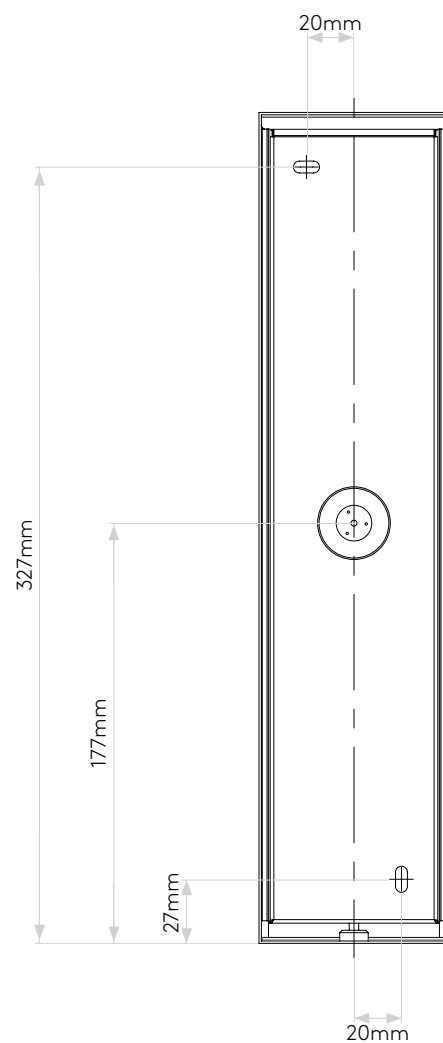

General

Location:	Exterior
Class:	CE (Class I)
Ip Rating:	IP44
Bathroom Zone:	Zone 2, 3
Driver Required:	No
Installation Orientation:	Wall Mount - Vertical
Main Material:	Metal - Stainless Steel
Dimensions (mm):	H: 350 W: 80 D: 80
Cut Out Hole :	-
Recess Depth (mm):	-
Fire Rating:	-
Cable Length (mm):	-
Gross Weight (kg):	1.95

Lamp

Light Source:	LED E27/ES
Wattage:	4W
Lamp Included:	No
Maximum Lamp Length (mm):	190
Luminous Flux (lm):	Lamp Dependent
Colour Temp (K):	Lamp Dependent
Cri (Ra):	Lamp Dependent
Macadam Ellipse:	-
Tilt Adjustable Angle (°):	-
Rotation Adjustable Angle (°):	-
Lifetime (hrs):	Lamp Dependent
Beam Angle (°):	Lamp Dependent

Please note that some dimensions may vary slightly due to manufacturing tolerances, this includes cable entry and fixing holes

Veuillez noter que certaines dimensions peuvent varier légèrement en raison des tolérances de fabrication, y compris l'entrée de câble et les trous de fixation.