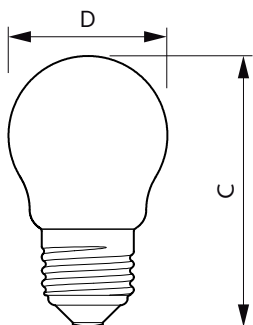

MSTER Value GLASS LED candles and lusters

Voltage (Nom)	220-240 V
Temperature	
T-Case Maximum (Nom)	80 °C
Controls and Dimming	
Dimmable	Only with specific dimmers
Mechanical and Housing	
Bulb Finish	Clear
Bulb Shape	P45 [P 45mm]
Approval and Application	
Energy Efficiency Class	D
Energy Consumption kWh/1000 h	4 kWh

EPREL Registration Number	574373
Product Data	
Full product code	871951435551400
Order product name	MASTER VLE LEDLusterD3.4-40W E27 P45 927CLG
EAN/UPC - Product	8719514355514
Order code	929003060402
Numerator - Quantity Per Pack	1
Numerator - Packs per outer box	10
Material Nr. (12NC)	929003060402
Net Weight (Piece)	0.014 kg

Dimensional drawing

Bulb P45 40W 470lm 2700K E27 D CL

Product	D	C
MASTER VLE LEDLusterD3.4-40W E27 P45 927CLG	45 mm	78 mm