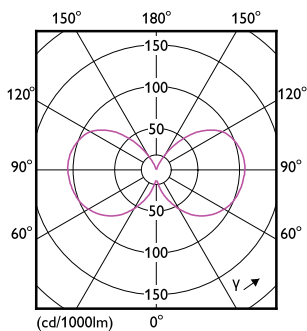

Photometric data

LEDlustre MAS P45 3,4W E14 927 CL-LDD

LEDlustre MAS 3,4W P45 E27 927 CL-GUL