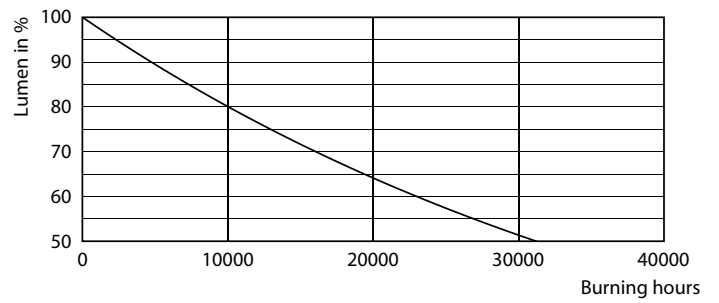

MSTER Value GLASS LED candles and lusters

Photometric data

Lifetime

15K LMP