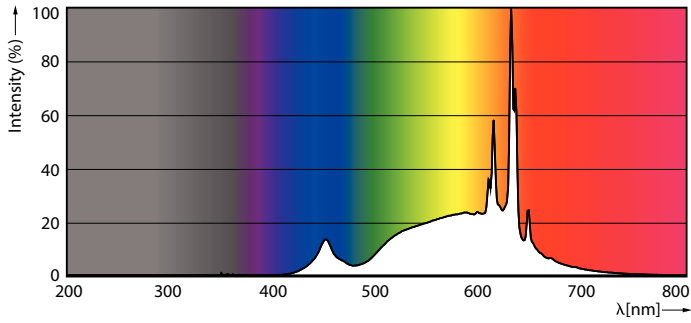

MSTER Value GLASS LED candles and lusters

Photometric data

LEDlustre MAS 3,4W P45 E27 927 CL-POC