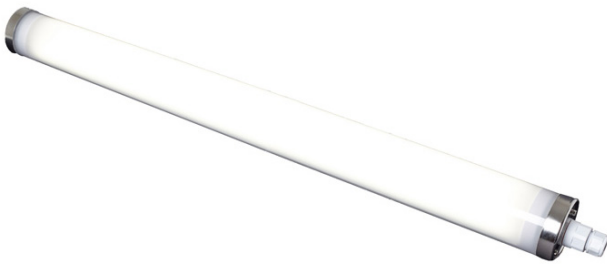

AAPEXLED/4

Apex IP69K LED Tubular 35W

Features

Industrial IP69K tubular surface or suspended Ideal for harsh applications such as garages, food industry, chemical plants and agriculture

IP69K rating allows cleaning with high pressure and high temperature water

316 Marine grade stainless steel end caps and fixings

PMMA IK09 body, resistant to mechanical stress

Quick and easy electrical connection without opening the luminaire

Fast latching stainless steel mounting brackets provided, with optional suspension kit for versatile mounting

AAPEXLED/5

Apex IP69K LED Tubular 45W

Features

Industrial IP69K tubular surface or suspended Ideal for harsh applications such as garages, food industry, chemical plants and agriculture

IP69K rating allows cleaning with high pressure and high temperature water