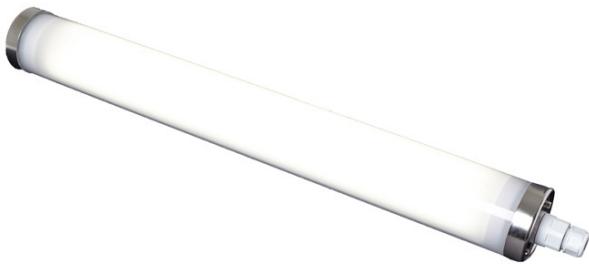

AAPEXLED/4

Apex IP69K LED Tubular 35W

Features

Industrial IP69K tubular surface or suspended Ideal for harsh applications such as garages, food industry, chemical plants and agriculture

IP69K rating allows cleaning with high pressure and high temperature water

316 Marine grade stainless steel end caps and fixings

PMMA IK09 body, resistant to mechanical stress

Quick and easy electrical connection without opening the luminaire

Fast latching stainless steel mounting brackets provided, with optional suspension kit for versatile mounting

Non-dimmable

General Information

Lamp Type	LED
IP Rating	IP69K
IK Rating	IK09
Class Protection	1
Internal / External	Internal/External
Surface / Recessed / Suspended	Surface/Suspended
Lifetime (Hrs)	L80 B10 60,000
Warranty (Years)	5
CE Mark	Yes
Length (mm)	1200
Width (mm)	47
Accessories	AAPEXLED/SK

AAPEXLED/5

Apex IP69K LED Tubular 45W

Features

Industrial IP69K tubular surface or suspended Ideal for harsh applications such as garages, food industry, chemical plants and agriculture

IP69K rating allows cleaning with high pressure and high temperature water