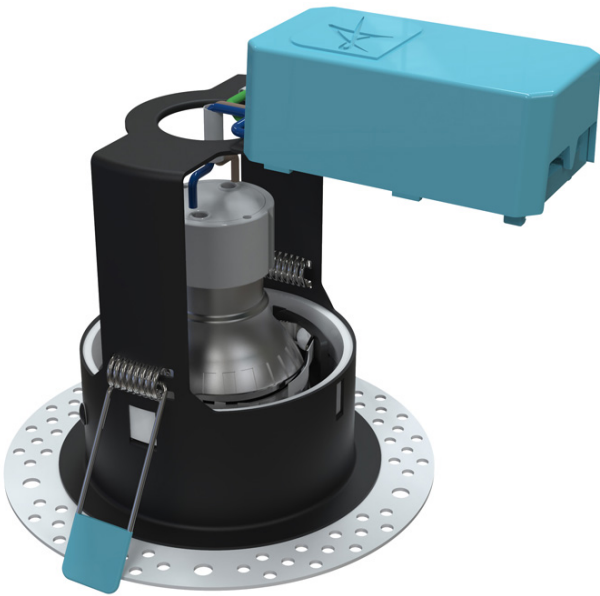

## AEFRD/TRIM

Edge GU10 Trimless IP65 Fire Rated Downlight 50W

## Features

Trimless plaster-in GU10 fire rated downlight suitable for residential and commercial applications (product supplied less lamp)

New dedicated trimless plaster in downlight.

Modern installation method providing an architectural and modern appearance

Steep baffle construction recesses the downlight providing a deep cut-off angle ensuring maximum glare control and visual comfort

Pre-drilled screw holes ensure a quick and easy installation

Suitable for standard GU10 halogen or LED lamps

Push fit terminals for fast loop-in, loop-out wiring

Twistlock lamp retaining ring for ease of lamp replacement

Option to add Bluetooth and WiFi enabled smart WiZ GU10 lamp