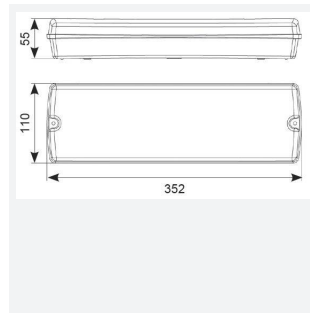

PRODUCT FEATURES

- Ultra-slim profile LED polycarbonate bulkhead
- Self-test as standard
- LiFePO4 Lithium battery provides improved energy consumption, product reliability and lifetime
- Viewing distance 18 metres
- Supplied with self-adhesive legend
- 20mm side, end and rear cable entries
- Quick release LED array/gear tray assembly provides the installer the means to faster installation/maintenance

GENERAL INFORMATION	
Wattage	3W
Lumens Delivered	167lm (Emergency)
Beam Angle	130
CRI	80
CCT	6500K
Input	220/240V
Operating Temp	5°C - 40°C
SDCM	6

TECHNICAL INFORMATION	
Light Source	LED
Colour / Finish	White
IP Rating	IP65
Class Protection	2
Internal / External	Internal / External
Surface / Recessed / Suspended	Ceiling, Recessed, Wall
Lumen Depreciation	L70 36,000h
Warranty (Years)	5
CE Mark	Yes
Accessories	AGLED/KIT, ASBP/30/LI