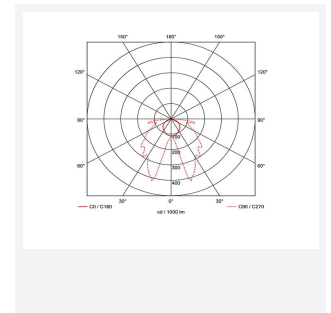

PRODUCT FEATURES

- Ultra-slim profile LED polycarbonate bulkhead
- Self-test as standard
- LiFePO4 Lithium battery provides improved energy consumption, product reliability and lifetime
- Viewing distance 18 metres
- Supplied with self-adhesive legend
- 20mm side, end and rear cable entries
- Quick release LED array/gear tray assembly provides the installer the means to faster installation/maintenance

GENERAL INFORMATION	
Wattage	3W
Lumens Delivered	167lm (Emergency)
Beam Angle	130
CRI	80
CCT	6500K
Input	220/240V
Operating Temp	5°C - 40°C
SDCM	6

TECHNICAL INFORMATION	
Light Source	LED
Colour / Finish	White
IP Rating	IP65
Class Protection	2
Internal / External	Internal / External
Surface / Recessed / Suspended	Ceiling, Recessed, Wall
Lumen Depreciation	L70 36,000h
Warranty (Years)	5
CE Mark	Yes
Accessories	AGLED/KIT, ASBP/30/LI