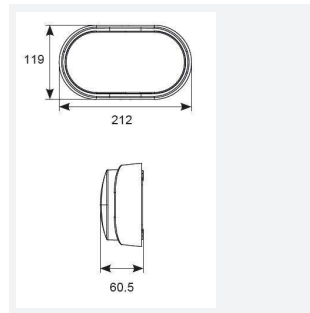

Helder Oval

Helder CCT Oval Bulkhead Black PIR
Code: AHELED/OB/PIR

Category	Bulkheads
Application	Ancillary, Hospitality, Outdoor, Residential, Retail
Specification	Performance

PRODUCT FEATURES

- Fast loop-in / loop-out connections
- CCT selectable between 3000K, 4000K and 6500K
- Polycarbonate opal diffuser
- Fast loop-in / loop-out connections
- Body options of black or white
- Non-dimmable

GENERAL INFORMATION	
Wattage	12W
Lumens Delivered	1100lm (4000K)
Lm/W	96lm/W (4000K)
Beam Angle	110
CRI	80
CCT	3000/4000/6000K
Input	220/240V
Operating Temp	-5°C - 25°C
SDCM	6

TECHNICAL INFORMATION	
Light Source	LED
Colour / Finish	Black
IP Rating	IP54
Class Protection	2
Internal / External	External
Surface / Recessed / Suspended	Ceiling, Wall
Lumen Depreciation	L80 54,000h
Warranty (Years)	2
CE Mark	Yes