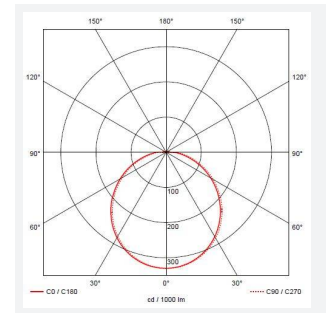

Helder Oval

Helder CCT Oval Bulkhead Black PIR
Code: AHELED/OB/PIR

Category	Bulkheads
Application	Ancillary, Hospitality, Outdoor, Residential, Retail
Specification	Performance

PRODUCT FEATURES

- Fast loop-in / loop-out connections
- CCT selectable between 3000K, 4000K and 6500K
- Polycarbonate opal diffuser
- Fast loop-in / loop-out connections
- Body options of black or white
- Non-dimmable

GENERAL INFORMATION	
Wattage	12W
Lumens Delivered	1100lm (4000K)
Lm/W	96lm/W (4000K)
Beam Angle	110
CRI	80
CCT	3000/4000/6000K
Input	220/240V
Operating Temp	-5°C - 25°C
SDCM	6

TECHNICAL INFORMATION	
Light Source	LED
Colour / Finish	Black
IP Rating	IP54
Class Protection	2
Internal / External	External
Surface / Recessed / Suspended	Ceiling, Wall
Lumen Depreciation	L80 54,000h
Warranty (Years)	2
CE Mark	Yes