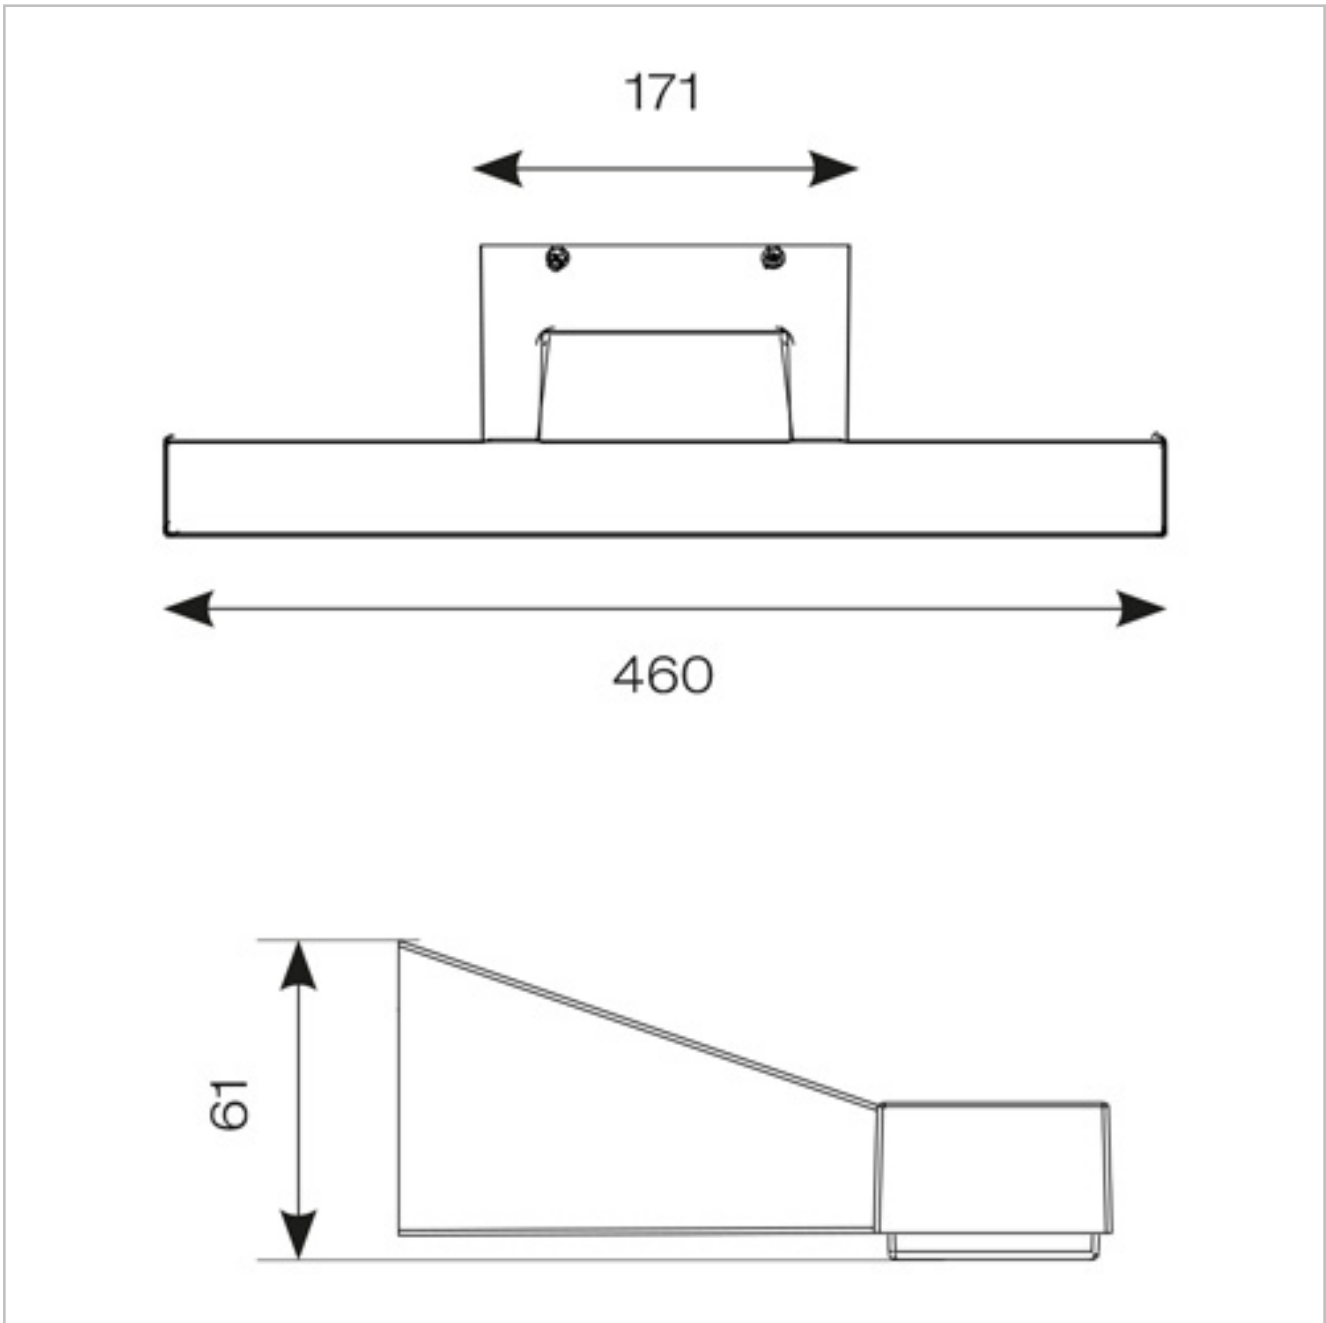

Datasheet generated from <https://onetimepim.com> last updated Wednesday, June 15, 2022 8:48:27 AM