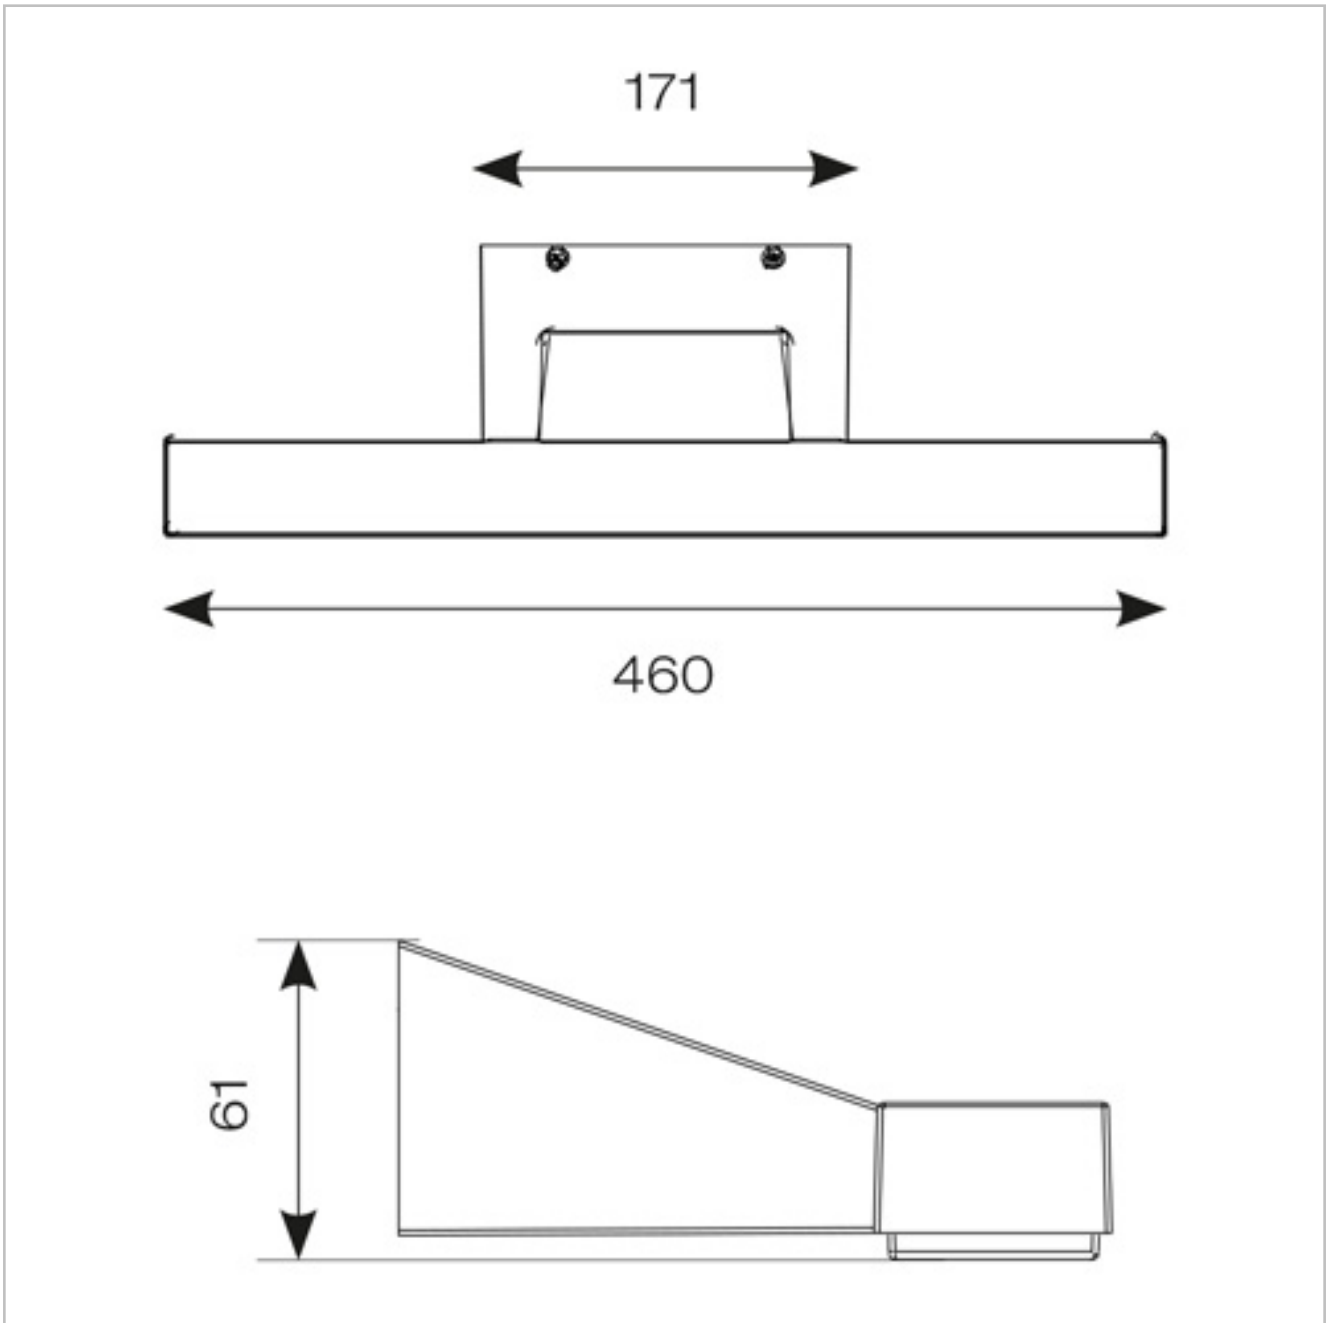

Die-cast aluminium finish in black or white in either 3000K or 4000K colour temperature options

Non-dimmable

General Information

Lamp Type	LED
Colour / Finish	Black
IP Rating	IP44
Class Protection	2
Bathroom Zone	2
Internal / External	Internal
Surface / Recessed / Suspended	Surface
Lifetime (Hrs)	L70 50,000
Warranty (Years)	5
CE Mark	Yes
Length (mm)	460
Height (mm)	61

Technical Information

Wattage	15W
Lumens Delivered	940lm
Lm/W	59lm
Beam Angle	110
CRI	Ra 90
CCT	3000K
Input	230V
Hertz	50Hz
Operating Temp	0°C to 25°C
SDCM	3
UGR	28

Datasheet generated from <https://onetimepim.com> last updated Wednesday, June 15, 2022 8:48:27 AM