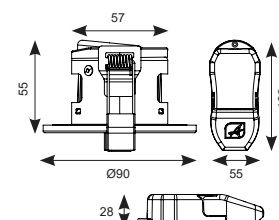

www.anselluk.com