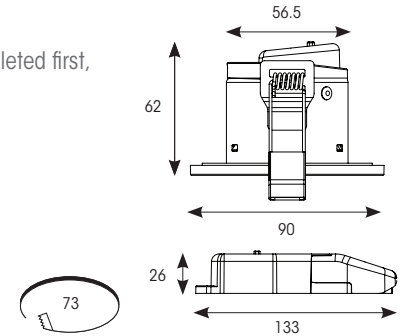

Prism Pro Fire Rated Downlight

- IP65 dimmable LED Fire Rated Downlight suitable for residential and hospitality applications
- CCT selectable between 2700K, 3000K, 4000K and 6000K and power selectable; offering a choice of 2 outputs, in one luminaire
- New innovative 2 part detachable connector design allows initial wiring and testing to be completed first, then simply plug the downlight back to the connector, ensuring a quick and simple installation
- Remote driver with 2x1.5mm² + CPC loop-in, loop-out colour coded push fit piano terminals provide an easy and efficient installation
- Low profile design and remote driver allows installation into shallow ceiling voids
- Fully tested for 30, 60 and 90 minute ceiling types to meet Part B of Building Regulations
- Fully tested to meet Part C (moisture), Part E (acoustic) and Part L (energy) of Building Regulations
- Wide 65° beam angle for increased light distribution

Powered by
CASAMBI

Available bezel options
Chrome, Satin Chrome and Black

INPUT	HERTZ	TEMP	LIFETIME (HRS)	CRI	SDCM	BEAM ANGLE	CLASS	IP
220/240V	50/60Hz	-20°C to 35°C	L70 60,000	Ra 80	6	65°	1	IP65

CODE	DESCRIPTION	WATTAGE	CCT	LUMENS	LMW	UGR
APRIP/1	CCT Selectable	5/7W	2700K/3000K/	560lm(4000K 5W)	110lm(4000K 5W)	25
APRIP/1/MP1	CCT Selectable Multipack x 10		4000K/6000K	740lm (4000K 7W)	105lm (4000K 7W)	