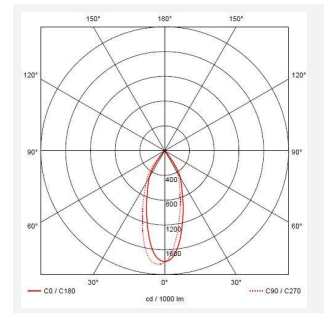

Rondo HP

Rondo HP Surface/Spike Light

Code: AROLEDSSS

Category	Feature Lighting
Application	Hospitality, Outdoor, Retail
Specification	Architectural

PRODUCT FEATURES

- High performance LED feature light suitable for hospitality and retail applications
- 60° beam angle
- Pre-wired with 2 metres of HO7RN-F cable
- Suitable for surface or spike mounting (spike accessory included)
- Die-cast aluminium construction with textured graphite paint finish
- Non-dimmable

GENERAL INFORMATION	
Wattage	17W
Lumens Delivered	1500lm
Lm/W	88lm/W
Beam Angle	40
CRI	80
CCT	4000K
Input	220/240V
Operating Temp	-20°C - 40°C
SDCM	6

TECHNICAL INFORMATION	
Light Source	LED
Colour / Finish	Graphite
IP Rating	IP65
Class Protection	1
Internal / External	External
Surface / Recessed / Suspended	Wall, Floor
Lumen Depreciation	L70 50,000h
Warranty (Years)	3
CE Mark	Yes
Height	140 mm