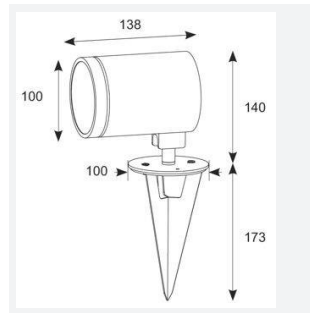

Rondo HP

Rondo HP Surface/Spike Light

Code: AROLEDSSS

Category	Feature Lighting
Application	Hospitality, Outdoor, Retail
Specification	Architectural

PRODUCT FEATURES

- High performance LED feature light suitable for hospitality and retail applications
- 60° beam angle
- Pre-wired with 2 metres of HO7RN-F cable
- Suitable for surface or spike mounting (spike accessory included)
- Die-cast aluminium construction with textured graphite paint finish
- Non-dimmable

GENERAL INFORMATION	
Wattage	17W
Lumens Delivered	1500lm
Lm/W	88lm/W
Beam Angle	40
CRI	80
CCT	4000K
Input	220/240V
Operating Temp	-20°C - 40°C
SDCM	6

TECHNICAL INFORMATION	
Light Source	LED
Colour / Finish	Graphite
IP Rating	IP65
Class Protection	1
Internal / External	External
Surface / Recessed / Suspended	Wall, Floor
Lumen Depreciation	L70 50,000h
Warranty (Years)	3
CE Mark	Yes
Height	140 mm