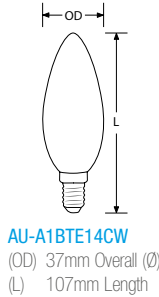

Bluetooth 5W RGB + Tuneable White Candle Lamp

Description:

- 5-100% dimming range
- RGB + Tuneable white colour temperature between 2700-5000K
- Delivering up to 94lm/W
- Available in E14 base type
- 180° beam angle
- Ability to be controlled individually or within a space
- Can be used in lighting scenes, schedules and music mode via the app
- Works directly with the Aurora BLE App and the connect.control™ remote control AU-A1BTRC1 or battery dimmer AU-A1BTR2GW

Technical Specification:

Model:	AU-A1BTE14CW	Lifetime L70 (hrs):	25,000
Input Voltage:	220~240V AC	Diameter (mm):	37
Input Frequency:	50/60Hz	Height (mm):	107
Power Factor:	0.5	Dimmable:	Yes only App or remote control
Standby Power:	<1W	Operating Temp:	-20°C to +40°C
Surge Protection:	1.5kV	Wireless Protocol:	Bluetooth 4.2
SDCM:	<6		
CRI:	>80		

SKU Table and Ordering:

SKU Code:	Wattage:	Colour Temperature:	Lumen Range:	Lumens/Watt:	Beam Angle:
AU-A1BTE14CW	5W	2700K-5000K	450lm - 470lm	94 lm/W	180°

Warranty:

This product has a guarantee period of 3 years. Warranties may be available on certain products as indicated in the product description. Warranties are valid from the date of purchase. The warranty is invalid in the case of improper use, installation, tampering, removal of the Q.C. date label or installation in an improper working environment or installation. Should this product fail during the warranty period it will be replaced free of charge, subject to the correct installation of the original product and subsequent return of the faulty unit. Aurora does not accept responsibility for any installation costs associated with the replacement of this product and Aurora reserves the right to alter specifications without prior notice. Register at auroralighting.com/warranty