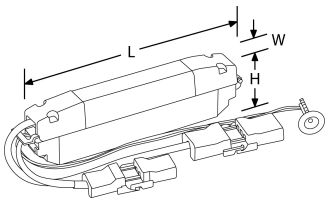

Product Description: 3 Hour Maintained Emergency Pack

3 Hour Maintained LED Emergency Pack. Can be retrofitted into existing installations.

SKU Code	Wattage
AU-FRLM10EMB	6.5

Line Drawing **Polar Curve** **Colour**

Feature & Benefits

- Can be retrofitted into existing installations
- 3 Year Warranty

Product Specs:

Input Voltage	220~240V AC	Width (mm)	35
Length (mm)	270	Height (mm)	66

Compliance & Approvals:

Warranty: