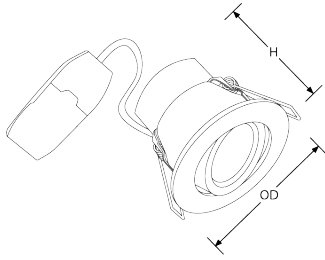

Product Description:

R6[™]CWS CRI90 Adjustable 4-6W Colour & Wattage Switchable Fire Rated Downlight with FastRFix

With the installer and wholesaler in mind, Aurora introduces the Adjustable R6[™]CWS. The R6[™]CWS is Aurora's very first colour and wattage switchable fire rated downlight, supplied with a FastRFix and at a height of 63mm, it is ideal for shallow ceiling voids. Colour switch is located on the back of the fitting and the wattage switch can be found on the remote driver. Product comes complete with a polycarbonate white bezel (polished chrome, satin nickel and matt black bezels sold separately).

Line Drawing

Polar Curve

Colour

Matt White

Polished
Chrome

Satin Nickel

Feature & Benefits

- Fitted with FastRFix™ connector for ease of installation and circuit testing
- Loop in loop out push-fit wiring terminals
- Colour switchable between 3000K, 4000K and 5700K
- Wattage switchable between 4W and 6W
- Supplied with white IP65 polycarbonate bezel
- Insulation coverable
- Patented fire rated downlight without intumescent
- Fire, acoustic and air leakage rated
- Tested in 30, 60 and 90 minute solid timber joist, plus 30 minute i-joists and metal web joist
- IP65 Polycarbonate Polished Chrome, Satin Nickel and Matt Black bezel options
- L70 40,000hrs
- 5 Year Warranty

Product Specs:

Input Voltage	220~240V	Power Factor	0.8
IP Rating	IP65	Lifetime L70 (hrs)	40000hrs
Overall Diameter (mm)	88	Weight (Kg)	0.288
Height (mm)	63	Product Type	Downlights
Cutout Diameter (mm)	70-70	Operating Temp. (Min) °C	-20°C
Operating Temp. (Max) °C	45°C	Insulated Covered Operating Temp. (Min) °C	-20+°C
Insulated Covered Operating Temp. (Max) °C	25+°C		