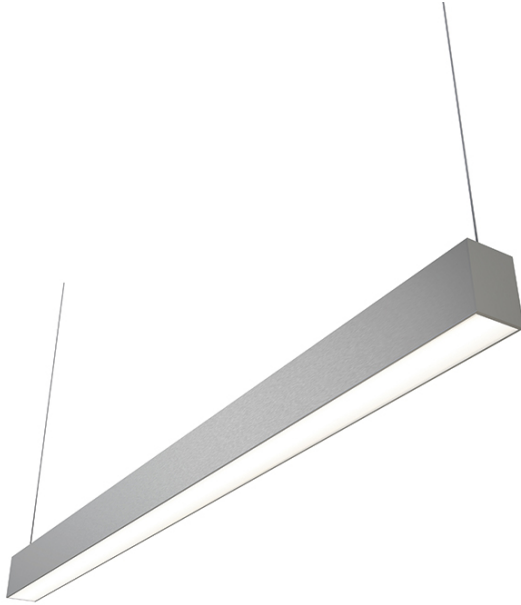

AVASLED5/LO/B

Vasco LED CCT Suspended Linear 20W Warm White/Cool White/Daylight - Black

Features

Aluminium bi-directional suspended pendant suitable for education, commercial and retail applications

Aluminium extruded construction with integral driver

Supplied bi-directional light output as standard with 30% upward light and 70% downward light ratio (directional only option can be selected if required)

Opal diffuser provides optimal light uniformity

Datasheet generated from <https://onetimepim.com> last updated Tuesday, July 5, 2022 2:23:24 PM

AVASLED5/LO

Vasco LED CCT Suspended Linear 20W Warm White/Cool White/Daylight - Aluminium

Features

Aluminium bi-directional suspended pendant suitable for education, commercial and retail applications

Aluminium extruded construction with integral driver

Supplied bi-directional light output as standard with 30% upward light and 70% downward light ratio (directional only option can be selected if required)