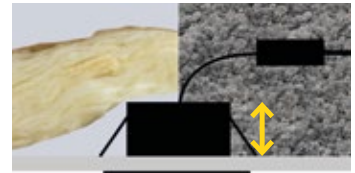

# LED'UP UNIVERSAL SWITCH

FIXED OR  
ADJUSTABLE

ROUND OR  
SQUARE

BAFFLED OR  
WALLWASHER

9 FINISHES

TWIST & LOCK BEZELS  
AND RENOVATION  
COVER RING

COMPATIBLE WITH BLOWN  
OR ROLLED INSULATION

SLIM - 40mm