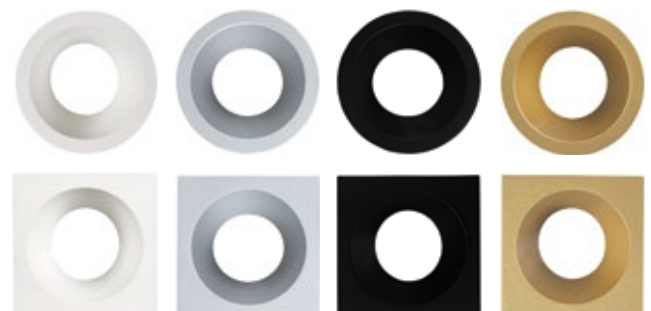

### LED'UP UNIVERSAL ESTHET

	ROUND	SQUARE
	CODE	CODE
	5750	5760
	5753	5763
	5755	5765
	5756	5766

Round dimensions: Ø82mm x 41.20mm

Square dimensions: 82mm x 82mm x 41.20mm

### LED'UP UNIVERSAL ESTHET ASYM

	ROUND	SQUARE
	CODE	CODE
	5770	5780
	5773	5783
	5775	5785
	5776	5786

Round dimensions: Ø82mm x 45.90mm

Square dimensions: 82mm x 82mm x 45.90mm