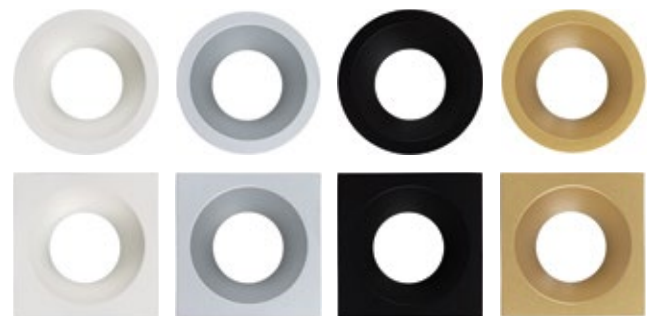

### LED'UP UNIVERSAL

	ROUND	SQUARE
	CODE	CODE
	5700	5720
	5703	5723
	5705	5725
	5706	5726

Round dimensions: Ø82mm

Square dimensions: 82mm x 82mm

### LED'UP UNIVERSAL ESTHET

	ROUND	SQUARE
	CODE	CODE
	5750	5760
	5753	5763
	5755	5765
	5756	5766

Round dimensions: Ø82mm x 41.20mm

Square dimensions: 82mm x 82mm x 41.20mm