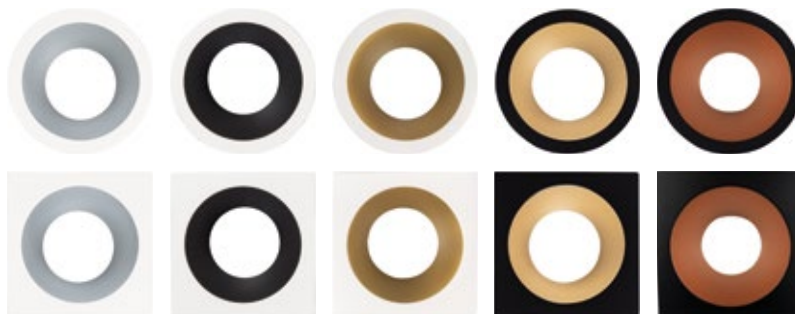

### LED'UP UNIVERSAL ESTHET ASYM

	ROUND	SQUARE
	CODE	CODE
	5770	5780
	5773	5783
	5775	5785
	5776	5786

Round dimensions: Ø82mm x 45.90mm

Square dimensions: 82mm x 82mm x 45.90mm

## LED'UP UNIVERSAL ESTHET+

	ROUND	SQUARE
	CODE	CODE
	5750A	5760A
	5750N	5760N
	5750D	5760D
	5755D	5765D
	5755C	5765C

Round dimensions: Ø82mm x 41,20mm

Square dimensions: 82mm x 82mm x 41.20mm