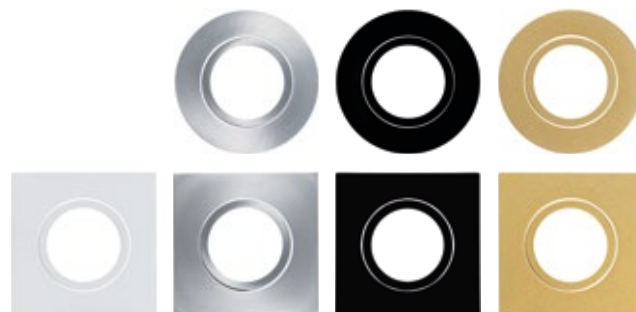

LED'UP UNIVERSAL

	ROUND	SQUARE
	CODE	CODE
		5730
	5713	5733
	5715	5735
	5716	5736

Round dimensions: Ø82mm

Square dimensions: 82mm x 82mm