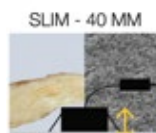

LED'UP UNIVERSAL SWITCH

Power/voltage: 230VAC

Dimming type: TRIAC dimming

Material: Aluminium

Lens material: Polycarbonate

Environmental resistance: White and matt black versions: salt spray tested to 750h

Quick connection: Terminal block

Operating temperature: -20°C/+40°C

Installation diameter: 68mm

Installation precaution(s): Possibility of installing matt white and matt black finish bezels outdoors under shelter

Additional information: Adapts to your preferences with its range of accessories:

Numerous possibilities for finish/bezel shapes

Matt White

SWITCH

W	KELVIN	LUMENS	LUMENS/W	CRI	A → G	CODE
6	2700K/3000K/4000K	500/525/600	88	90	60°	57016

ACCESSORIES

Emergency Offering - Contact Sales