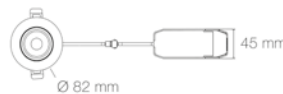

LED'UP UNIVERSAL SWITCH

Power/voltage: 230VAC

Dimming type: TRIAC dimming

Material: Aluminium

Lens material: Polycarbonate

Environmental resistance: White and matt black versions: salt spray tested to 750h

Quick connection: Terminal block

Operating temperature: -20°C/+40°C

Installation diameter: 68mm

Installation precaution(s): Possibility of installing matt white and matt black finish bezels outdoors under shelter

Additional information: Adapts to your preferences with its range of accessories:

Numerous possibilities for finish/bezel shapes

SWITCH

W	KELVIN	LUMENS	LUMENS/W	CRI	A → G	CODE
6	2700K/3000K/4000K	500/525/600	88	90	60°	57016

ACCESSORIES

Emergency Offering - Contact Sales