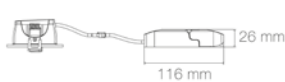

LED'UP UNIVERSAL SWITCH

Power/voltage: 230VAC

Dimming type: TRIAC dimming

Material: Aluminium

Lens material: Polycarbonate

Environmental resistance: White and matt black versions: salt spray tested to 750h

Quick connection: Terminal block

Operating temperature: -20°C/+40°C

Installation diameter: 68mm

Installation precaution(s): Possibility of installing matt white and matt black finish bezels outdoors under shelter

Additional information: Adapts to your preferences with its range of accessories:

Numerous possibilities for finish/bezel shapes

SWITCH

W	KELVIN	LUMENS	LUMENS/W	CRI	A → G	CODE
6	2700K/3000K/4000K	500/525/600	88	90	60°	57016

ACCESSORIES

Emergency Offering - Contact Sales