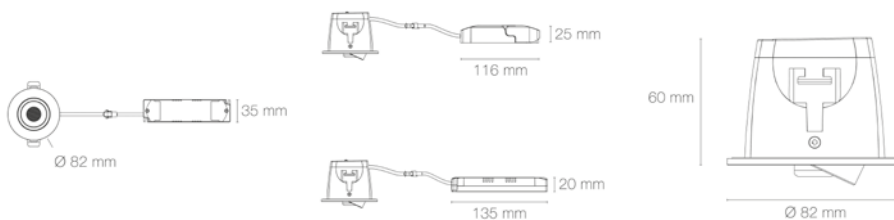

LED'UP UNIVERSAL PRO & PRO DALI

Power/voltage: 230VAC

Dimming type: TRIAC dimming, DALI PUSH dimming

Material: Aluminium

Lens material: Polycarbonate

Environmental resistance: White and matt black versions: salt spray tested to 750h

Quick connection: Terminal block

Operating temperature: -20°C/+40°C

Installation diameter: 68mm

Installation precaution(s): Possibility of installing matt white and matt black finish bezels outdoors under shelter

Additional information: Adapts to your preferences with its range of accessories: Numerous possibilities for finish/bezel shapes

PRO

W	KELVIN	LUMENS	LUMENS/W	CRI	Beam	A → G	CODE
9.5	2700K/3000K/3500K/4000K	980/1015/1025/970	108	90	38°	E	57116
	2700K/3000K/3500K/4000K	980/1015/1025/970	108	90	60°	E	57126

PRO DALI

W	KELVIN	LUMENS	LUMENS/W	CRI	Beam	A → G	CODE
9.5	2700K-6500K	1000	105	90	38°	E	57216
	2700K-6500K	1000	105	90	60°	E	57226

ACCESSORIES

Emergency Offering - Contact Sales