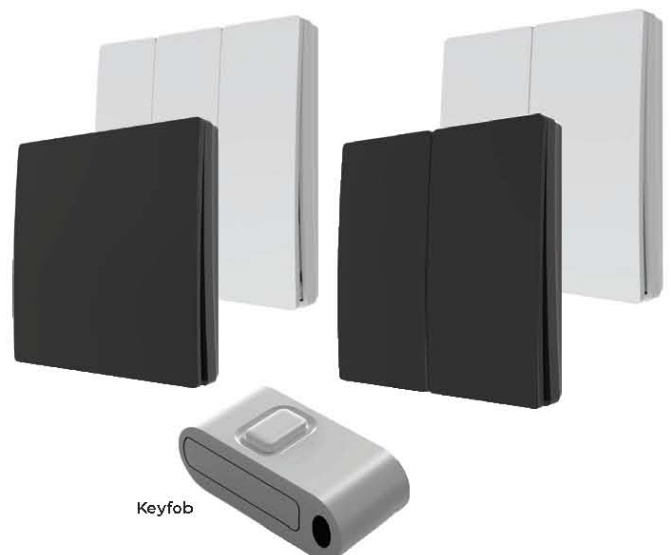

# KONECT KINETIC SWITCHES

**FORUM**  
LIGHTING SOLUTIONS

**NEW &  
UPDATED  
RANGE  
NOW IP65**

Push to create  
kinetic energy

Convert kinetic  
energy to  
electricity

Send out  
signal

Receiver

Switch  
on/off light

**Building on the success of our kinetic light switches, we are pleased to launch the new matt black finish, plus a handy new key fob and entry level range of non-wi-fi receivers.**

## **Key Features**

- IP65 rated
- Flexible and easy installation
- Long lifespan over 100,000 switches
- Strong signal with 80m range
- Works with mobile apps and voice activated devices

Keyfob

For full specifications or to order contact our specialists on:  
0161 359 4949 | [info@forumlightingsolutions.com](mailto:info@forumlightingsolutions.com)  
[forumLIGHTINGSolutions.com](http://forumLIGHTINGSolutions.com)