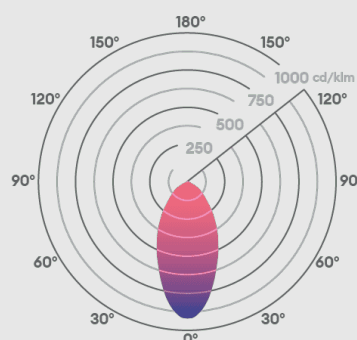

Photometrics @ 25°C

Product code	Finish	W	Colour	Beam	lm	lm/W	lx @ 1m
DLSENSE	Bezel sold separately	6W	2700K	50°	600	100	590
DLSENSE	Bezel sold separately	6W	3000K	50°	650	108	635
DLSENSE	Bezel sold separately	6W	4000K	50°	675	113	630

Beam angle: 50°