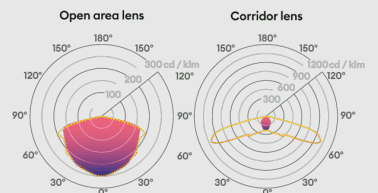

Features & benefits

- High efficacy of 140lm/W
- Quick and easy installation with loop-in/loop-out connector
- Low energy consumption of 2W

Photometrics @ 25°C

Product code	Finish	Feature I	Feature II	W	Colour	Beam	lm/W	EM
EMWSQEM	White RAL9003	White	Manual Test	2W	6500K	165° / 160°x50°	140	280lm Open 230lm Corridor
EMSWRDEM	White RAL9003	White	Manual Test	2W	6500K	165° / 160°x50°	140	280lm Open 230lm Corridor
EMSBSQEM	Black RAL9005	Black	Manual Test	2W	6500K	165° / 160°x50°	140	280lm Open 230lm Corridor
EMSBRDEM	Black RAL9005	Black	Manual Test	2W	6500K	165° / 160°x50°	140	280lm Open 230lm Corridor

Light source energy efficiency:

Beam angle:

155mm

155mm

155mm

155mm

46mm