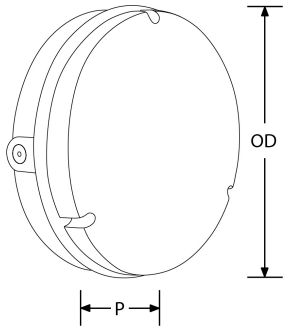

**Product Description:** UtiliteDrum™ 18W Polycarbonate IP65 Round Drum Bulkhead

Drum bulkhead fittings are the trusted workhorse commonly found in many installations. For years this traditional bulkhead has been fitted globally with energy consuming fluorescent lamps. With the UtiliteDrum™ range, you can now upgrade to maintenance free, high efficiency LED alternatives without worrying about changing the look of existing installation. Available in round or square in both black and white with emergency and microwave versions.

## Line Drawing

### Product Specs:

Input Voltage	180~240V AC	Input Frequency	50/60HZ
Power Factor	0.9	IP Rating	IP65
Lifetime L70 (hrs)	25000	IK Rating	IK10
Lamp Base	None	Height (mm)	86
Overall Diameter (mm)	285	Weight (Kg)	0.750
Product Type	Bulkheads	Operating Temp. (Min) °C	-25°C
Operating Temp. (Max) °C	40°C		