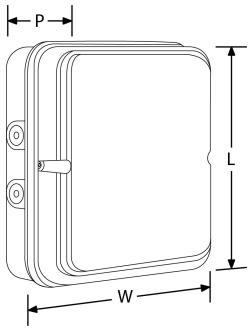

Product Description: UtiliteDrum™ 18W Polycarbonate IP65 Square Drum Bulkhead

Drum bulkhead fittings are the trusted workhorse commonly found in many installations. For years this traditional bulkhead has been fitted globally with energy consuming fluorescent lamps. With the UtiliteDrum™ range, you can now upgrade to maintenance free, high efficiency LED alternatives without worrying about changing the look of existing installation. Available in round or square in both black and white with emergency and microwave versions.

Line Drawing

Polar Curve

Color

Product Features:

- IP65 polycarbonate LED bulkhead
- Life not affected by frequent switching e.g. when used with occupancy controls
- Tough IK10 polycarbonate body and diffuser for maximum impact resistance
- Opal diffuser evenly diffuses light and eliminates LED hot spots
- Wall or ceiling mounting - accessories included
- 20mm conduit side entries
- Emergency and microwave options available
- Adjustable hold time 5 seconds to 30 minutes
- Adjustable light detector from 2-50 lux
- 1.5kV surge protection
- 3 year warranty

Product Specs:

Input Voltage	180~240V AC	Input Frequency	50/60HZ
Power Factor	0.9	IP Rating	IP65
Lifetime L70 (hrs)	25000	IK Rating	IK10
Lamp Base	None	Width (mm)	255
Length (mm)	255	Height (mm)	95
Weight (Kg)	0.845	Product Type	Bulkheads
Operating Temp. (Min) °C	-25°C	Operating Temp. (Max) °C	40°C