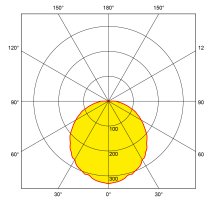

Line Drawing

Polar Curve

Color

Product Features:

- IP65 polycarbonate LED bulkhead
- Life not affected by frequent switching e.g. when used with occupancy controls
- Tough IK10 polycarbonate body and diffuser for maximum impact resistance
- Opal diffuser evenly diffuses light and eliminates LED hot spots
- Wall or ceiling mounting - accessories included
- 20mm conduit side entries
- Emergency and microwave options available
- Adjustable hold time 5 seconds to 30 minutes
- Adjustable light detector from 2-50 lux
- 1.5kV surge protection
- 3 year warranty

Product Specs:

Input Voltage	180~240V AC	Input Frequency	50/60HZ
Power Factor	0.9	IP Rating	IP65
Lifetime L70 (hrs)	25000	IK Rating	IK10
Lamp Base	None	Width (mm)	255
Length (mm)	255	Height (mm)	95
Weight (Kg)	0.845	Product Type	Bulkheads
Operating Temp. (Min) °C	-25°C	Operating Temp. (Max) °C	40°C