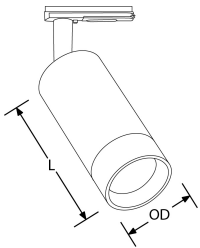

**Product Image:**

GU10 Adjustable Single Circuit Spotlight

**Product Features:**

- Track spotlight with slimline single circuit track adaptor
- EN-TK1 with spring loaded GU10 lamp holder allows for use with standard ICE lamps or the 950lm long form ICE lamp PRO
- EN-TK2 allows for use with the standard GU10 ICE lamp
- Adjustable Rotation & Tilt 350°
- For use with GU10 lamps - lamp not included (Max 35W lamp)
- Compatible with industry standard Global track
- 3 year warranty

**Line Drawing Image**

**Product Specs:**

<b>Technology</b>	LED	<b>Input Voltage</b>	220~240V AC
<b>Dimmable</b>	No	<b>Overall Diameter (mm)</b>	53
<b>Lamp Base</b>	GU10	<b>Length (mm)</b>	100

**SKU Table and Ordering**