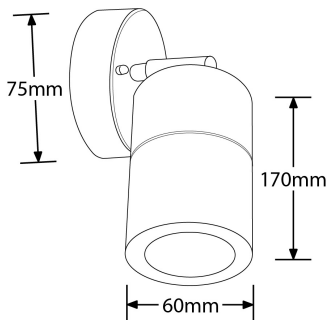

Product Description: WallE™ 240V GU10 IP44 Adjustable Wall Light

The WallE™ adjustable and up/down wall lights are ideal for accent lighting focusing on areas or features you want to light up. Available in 304 stainless steel or aluminium grey, white or black powder coated finishes. Fitted with a GU10 lamp holder to allow you to select the correct lamp for the application.

SKU Code	Finish Colour
EN-WL1SS	Stainless Steel

Line Drawing **Polar Curve** **Color**

Product Features:

- IP44 Mains adjustable and up/down wall lights
- Suitable for indoor and outdoor use
- Stainless steel finish - 304 Stainless steel
- Grey, Black and White - Aluminium
- Tempered glass diffuser
- For use with GU10 lamps – lamps not included (Max 35W lamp)
- Screw on cover for easy lamp change
- 3 year warranty

Product Specs:

Input Voltage	220~240V AC	IP Rating	IP44
Lamp Base	GU10	Height (mm)	95
Overall Diameter (mm)	60	Weight (Kg)	0.342
Base Diameter (mm)	75	Product Type	Wall Lights

Compliance & Approvals:

Warranty: