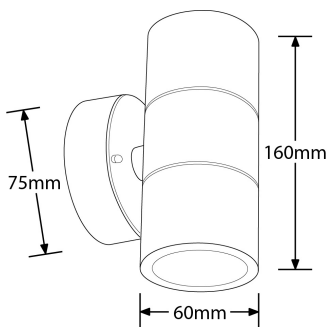

Product Description: WallE™ GU10 IP44 Up/Down Wall Light

The WallE™ adjustable and up/down wall lights are ideal for accent lighting focusing on areas or features you want to light up. Available in 304 stainless steel or aluminium grey, white or black powder coated finishes. Fitted with a GU10 lamp holder to allow you to select the correct lamp for the application.

SKU Code	Finish Colour
EN-WL2BLK	Black
EN-WL2G	Grey
EN-WL2W	White

Line Drawing

Polar Curve

Color

Product Features:

- IP44 Mains adjustable and up/down wall lights
- Suitable for indoor and outdoor use
- Stainless steel finish - 304 Stainless steel
- Grey, Black and White - Aluminium
- Tempered glass diffuser
- For use with GU10 lamps – lamps not included (Max 35W lamp)
- Screw on cover for easy lamp change
- 3 year warranty

Product Specs:

Input Voltage	220~240V AC	IP Rating	IP44
Lamp Base	GU10	Height (mm)	160
Overall Diameter (mm)	60	Weight (Kg)	0.444
Base Diameter (mm)	75	Product Type	Wall Lights

Compliance & Approvals:

Warranty: