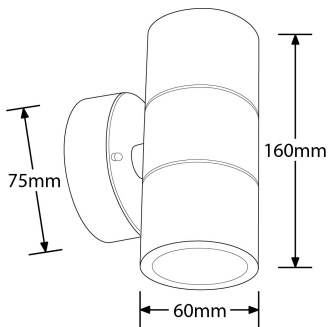

Product Description:

WallE™ 240V GU10 IP44 Up/Down Wall Light

The WallE™ adjustable and up/down wall lights are ideal for accent lighting focusing on areas or features you want to light up. Available in 304 stainless steel or aluminium grey, white or black powder coated finishes. Fitted with a GU10 lamp holder to allow you to select the correct lamp for the application.

SKU Code	Finish Colour
EN-WL2SS	Stainless Steel

Line Drawing **Polar Curve** **Color**

Product Features:

- IP44 Mains adjustable and up/down wall lights
- Suitable for indoor and outdoor use
- Stainless steel finish - 304 Stainless steel
- Grey, Black and White - Aluminium
- Tempered glass diffuser
- For use with GU10 lamps – lamps not included (Max 35W lamp)
- Screw on cover for easy lamp change
- 3 year warranty

Product Specs:

Input Voltage	220~240V AC	IP Rating	IP44
Lamp Base	GU10	Height (mm)	160
Overall Diameter (mm)	60	Weight (Kg)	0.444
Base Diameter (mm)	75	Product Type	Wall Lights

Compliance & Approvals:

Warranty: