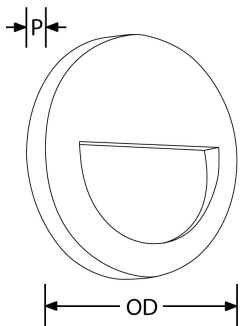

Product Description: WallE™ 4W Polycarbonate IP65 Round Eyelid Wall Light

The WallE™ range of decorative polycarbonate LED fixtures has been designed to provide subtle accent lighting in both interior and exterior applications. Available in square and rectangular with either an opal diffuser for general lighting, or eyelid variants for pathways. The range is made of fully corrosion resistant polycarbonate, ideal for both residential, commercial and coastal applications.

SKU Code	Wattage	Colour	Lumens	Lumens/Watt	Beam Angle	Finish Colour	SKU Type
EN-WL3/30	4	3000	40	10	50	Black	Non Dimmable
EN-WL3/40	4	4000	43	11	50	Black	Non Dimmable

Line Drawing

Polar Curve

Color

Product Features:

- IP65 black LED wall lights
- IK10 polycarbonate body and diffuser
- Wall and ceiling mountable
- 3 year warranty

Product Specs:

Input Voltage	220~240V AC	Input Frequency	50/60HZ
Power Factor	0.9	IP Rating	IP65
Lifetime L70 (hrs)	30000	IK Rating	IK10
Lamp Base	None	Overall Diameter (mm)	140
Weight (Kg)	0.173	Product Type	Wall Lights
Operating Temp. (Min) °C	-10°C	Operating Temp. (Max) °C	40°C