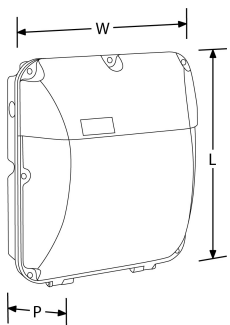

Product Description: UtiliteXL™ 30W IP65 Wall Pack

Designed to last in a tough environment, the UtiliteXL™ wall pack with cast aluminium base and polycarbonate diffuser is available in standard, microwave sensor, photocell and emergency versions with black housing.

Line Drawing

Polar Curve

Color

Product Features:

- IP65 wall pack with cast aluminium base and polycarbonate diffuser.
- IK10 rating
- Non-dimmable with integrated LED driver
- Suitable for walkways, stairways, general amenity & security areas.
- SEAI: EN-WP103/40 - LIG84989
- 3 year warranty

Product Specs:

Input Voltage	220~240V AC	Input Frequency	50/60HZ
Power Factor	0.9	IP Rating	IP65
Lifetime L70 (hrs)	50000	IK Rating	IK10
Lamp Base	None	Width (mm)	264
Length (mm)	309	Height (mm)	309
Weight (Kg)	1.965	Product Type	Wall Lights
Operating Temp. (Min) °C	-20°C	Operating Temp. (Max) °C	45°C