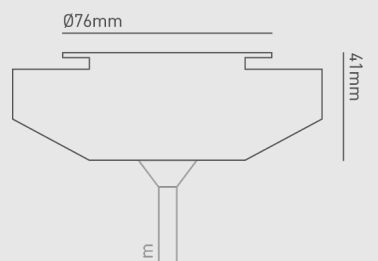

Cut Out Size	70mm
Bathroom zone	0
Efficiency	DRIVER DEPENDANT
Construction Material	Stainless steel (316)
Weight	818g
Maximum ambient temperature	35°C
Electric Class (1, 2, 3)	3

GUARANTEE / WARRANTY

7 year extended warranty

Beam angle:

WIRING INFORMATION

Cable / Flying Lead	1m (H05RN-F) rubberised cable (outside diameter: 6mm)
Type of Wiring Required	Series

LED DRIVERS

Product code	Input	SELV	Dimming	Bathroom zone	Min	Max
PLR/350 1-5	220-240V	N/A	N/A	N/A	1	3
PLD UNI-DRIVE 350MA	N/A	N/A	N/A	N/A	1	8
PLD UNI-DRIVE 700MA	N/A	N/A	Yes (1-10V)	Hors volume	1	7