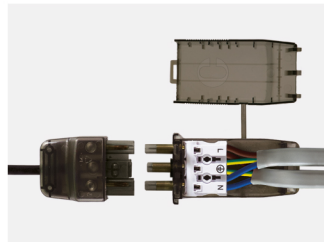

DOWNLIGHTS SPECIFICATION SHEET