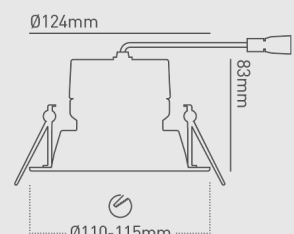

Beam angle: 50°