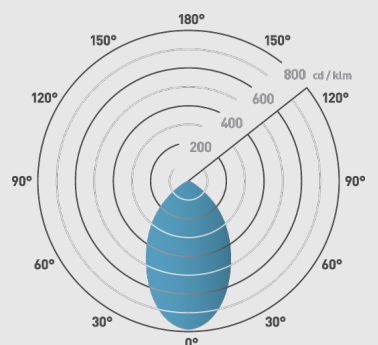

Beam angle: 50°