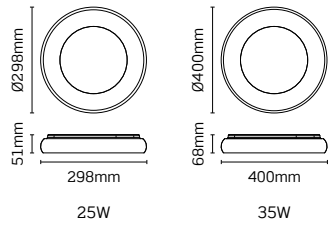

Ring Bulkhead

-  **IP 40**
Rating
-  **Class 1**
-  **80**
CRI: Ra
-  **5yr**
Warranty*
-  **120°**
Beam
-  **Triac**

CODE	DESCRIPTION	COL TEMP.	DIM.	WATT	LUMENS	LPCW
JC96404	Ring bulkhead	4000K	Yes	25W	2190	88
JC96405	Ring bulkhead	3000K	Yes	25W	2130	85
JC96406	Ring bulkhead	4000K	Yes	35W	3160	90
JC96407	Ring bulkhead	3000K	Yes	35W	2900	83

Body: Aluminium. **Diffuser:** Polycarbonate. | Comes complete with mounting bracket.