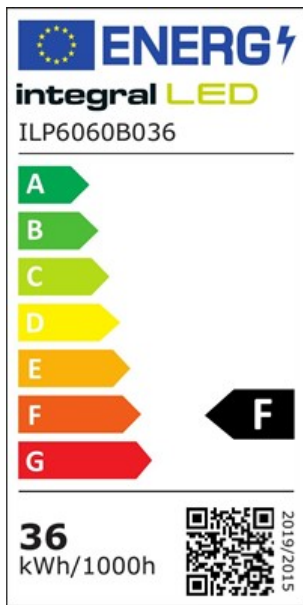

**EVO LED PANEL LIGHT 600X600 3600LM 30W 4000K TPA UGR<19 BACKLIT
NON-DIMM 120 LM/W INTEGRAL**

ILP6060B036

This is a 30W, 3600lm 600x600 Integral LED Evo panel. It delivers a uniform white light across the whole of its surface with a diffuser that is TP(a) rated and will help achieve UGR<19. The high level of efficacy (120lm/W) offers savings in running cost against traditional 72W fluorescent fittings as well as many other LED panels.

Details

Quick Order Code:	594510
Barcode:	5055788253129
Category:	Panels
Range Name:	Evo
Product Type:	600 x 600
Product Body Finish:	Matt white
Market Segment:	Commercial indoor
Features:	UGR 19
Warranty (Years):	5
CE RoHS:	Yes

Light Data

Luminous Flux in Lumens (lm):	3600
Luminous efficacy (lm/W):	120
Peak Intensity (Cd):	1730
Correlated Colour Temperature (CCT) (K):	4000
Colour Temperature:	4000K - Cool White
Colour Temperature Name:	Cool White
Beam Angle:	90
Colour Rendering Index (CRI):	80
Frequency Range (Hz):	50/60
Instant on (Less than 1 second):	Yes
LED Type:	Surface mounted device (SMD)
Lifetime (hours):	50000
Lighting Method:	Back-lit
Switching Cycles:	25000

Environment

EN:	EN-60598
LVD Certified:	Yes
CE RoHS:	Yes
New Energy Rating:	F
Hg 0% (Mercury Free):	Yes
IP Rating (Back/Recessed side):	IP20
IP Rating (Ingress Protection):	IP20
Lowest Operating Temperature (°C):	-20
Maximum Operating Temperature (°C):	40
TP rating:	TP(a)