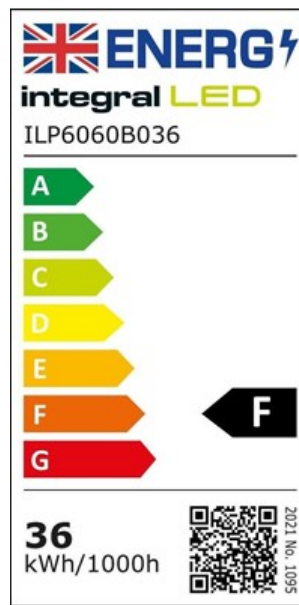

**EVO LED PANEL LIGHT 600X600 3600LM 30W 4000K TPA UGR<19 BACKLIT
NON-DIMM 120 LM/W INTEGRAL**

ILP6060B036

This is a 30W, 3600lm 600x600 Integral LED Evo panel. It delivers a uniform white light across the whole of its surface with a diffuser that is TP(a) rated and will help achieve UGR<19. The high level of efficacy (120lm/W) offers savings in running cost against traditional 72W fluorescent fittings as well as many other LED panels.

Details

Quick Order Code:	594510
Barcode:	5055788253129
Category:	Panels
Range Name:	Evo
Product Type:	600 x 600
Product Body Finish:	Matt white
Market Segment:	Commercial indoor
Features:	UGR 19
Warranty (Years):	5
CE RoHS:	Yes

Light Data

Luminous Flux in Lumens (lm):	3600
Luminous efficacy (lm/W):	120
Peak Intensity (Cd):	1730
Correlated Colour Temperature (CCT) (K):	4000
Colour Temperature:	4000K - Cool White
Colour Temperature Name:	Cool White
Beam Angle:	90
Colour Rendering Index (CRI):	80
Frequency Range (Hz):	50/60
Instant on (Less than 1 second):	Yes
LED Type:	Surface mounted device (SMD)
Lifetime (hours):	50000
Lighting Method:	Back-lit
Switching Cycles:	25000

Environment

EN:	EN-60598
LVD Certified:	Yes
CE RoHS:	Yes
New Energy Rating:	F
Hg 0% (Mercury Free):	Yes
IP Rating (Back/Recessed side):	IP20
IP Rating (Ingress Protection):	IP20
Lowest Operating Temperature (°C):	-20
Maximum Operating Temperature (°C):	40
TP rating:	TP(a)