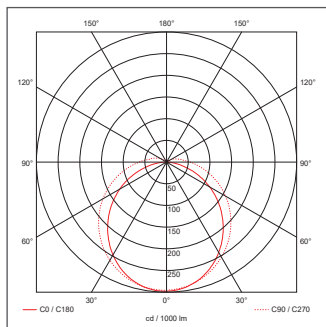

Supply & Power Information

Input Voltage & Frequency (V~ / Hz)	220-240 50/60
Safety Class	I
Circuit Wattage (W)	39
LED Wattage (W)	39
Input Current (mA)	190
Inrush Current	30A (350µs)
Power Factor	>0.9
Operating Temperature (°C)	-25 to +50
Maximum Critical Temperature (°C)	+90
Input Terminations	4 Pole Push Fit Terminals
Cable Input Accessories	20mm IP68 Nylon Gland Supplied