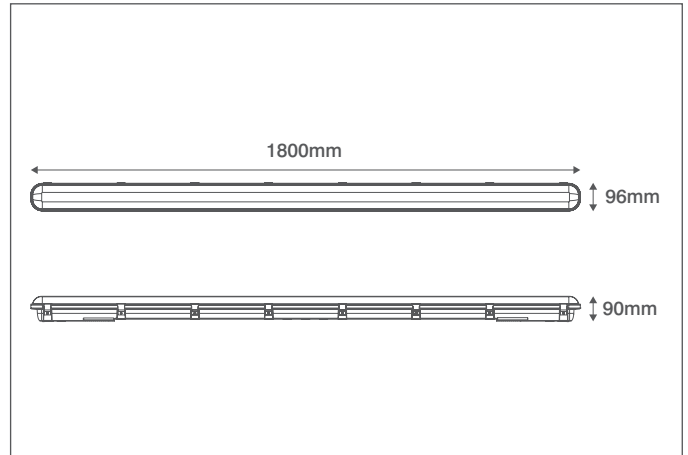

INCEPTOR® U-LITE

Technical Specification

Product Code: OV81182

Description: 62W 1800mm Linear LED Utility Luminaire CTA IP65