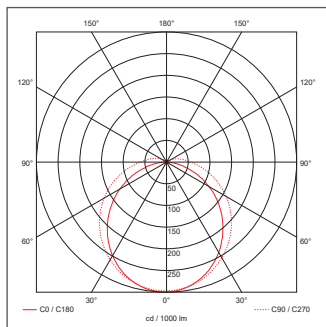

Supply & Power Information

Input Voltage & Frequency (V~ / Hz)	220-240 50/60
Safety Class	I
Circuit Wattage (W)	30
LED Wattage (W)	30
Input Current (mA)	150
Inrush Current	30A (350µs)
Power Factor	>0.9
Operating Temperature (°C)	-25 to +50
Maximum Critical Temperature (°C)	+90
Input Terminations	4 Pole Push Fit Terminals
Cable Input Accessories	20mm IP68 Nylon Gland Supplied