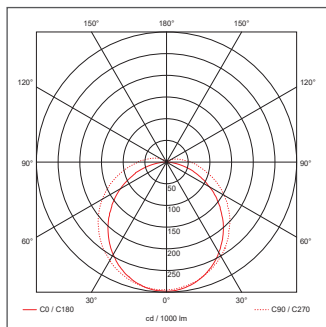

Supply & Power Information

Input Voltage & Frequency (V~ / Hz)	220-240 50/60
Safety Class	I
Circuit Wattage (W)	21
LED Wattage (W)	21
Input Current (mA)	100
Inrush Current	30A (350µs)
Power Factor	>0.9
Operating Temperature (°C)	-25 to +50
Maximum Critical Temperature (°C)	+75
Input Terminations	4 Pole Push Fit Terminals
Cable Input Accessories	20mm IP68 Nylon Gland Supplied