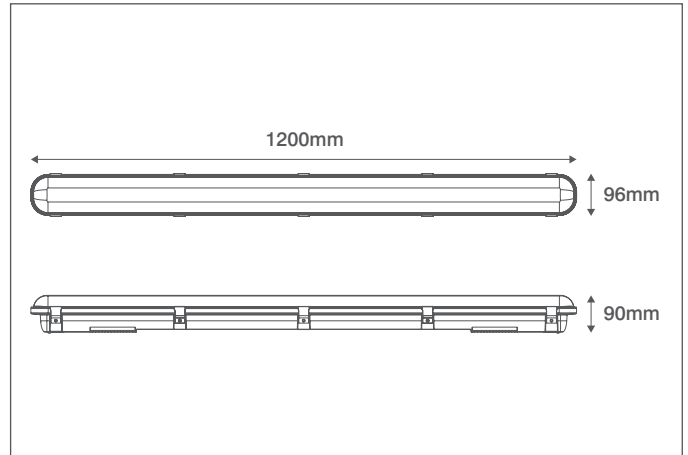

### General Information

Dimensions (mm)	1200 (L) x 96 (W) x 90 (D)
Materials	Base: Polycarbonate; Frosted Diffuser: Polycarbonate
Base Finish	Light Grey
Product Weight (Kg)	1.35
Ingress Protection	IP65
Impact Rating (IK)	08
Mounting	Ceiling, Wall or Suspended
Fixing Components Supplied	Surface and Suspension Brackets
Warranty (Years)	5

### General Information

Dimensions (mm)	1200 (L) x 96 (W) x 90 (D)
Materials	Base: Polycarbonate; Frosted Diffuser: Polycarbonate
Base Finish	Light Grey
Product Weight (Kg)	1.378
Ingress Protection	IP65
Impact Rating (IK)	08
Mounting	Ceiling, Wall or Suspended
Fixing Components Supplied	Surface and Suspension Brackets
Warranty (Years)	5