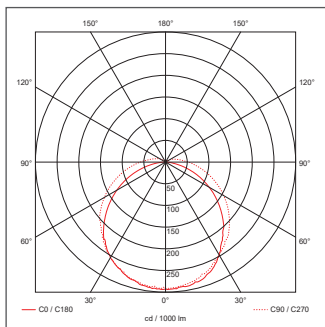

Supply & Power Information

Input Voltage & Frequency (V~ / Hz)	220-240 50/60
Safety Class	I
Circuit Wattage (W)	62
LED Wattage (W)	62
Input Current (mA)	250
Inrush Current	30A (350µs)
Power Factor	>0.9
Operating Temperature (°C)	-25 to +50
Maximum Critical Temperature (°C)	+80
Input Terminations	4 Pole Push Fit Terminals
Cable Input Accessories	20mm IP68 Nylon Gland Supplied