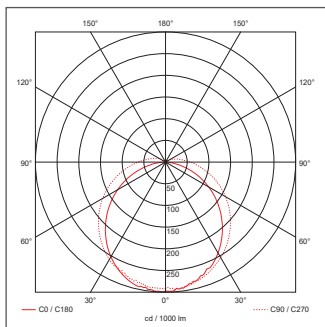

Supply & Power Information

Input Voltage & Frequency (V~ / Hz)	220-240 50/60
Safety Class	I
Circuit Wattage (W)	52
LED Wattage (W)	52
Input Current (mA)	250
Inrush Current	30A (350µs)
Power Factor	>0.9
Operating Temperature (°C)	-25 to +50
Maximum Critical Temperature (°C)	+85
Input Terminations	4 Pole Push Fit Terminals
Cable Input Accessories	20mm IP68 Nylon Gland Supplied