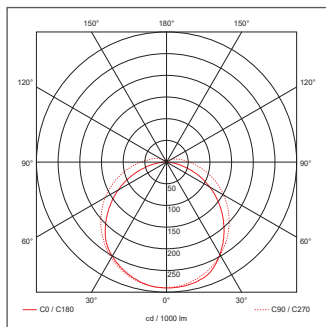

Supply & Power Information

Input Voltage & Frequency (V~ / Hz)	220-240 50/60
Safety Class	I
Circuit Wattage (W)	34
LED Wattage (W)	34
Input Current (mA)	170
Inrush Current	30A (350µs)
Power Factor	>0.9
Operating Temperature (°C)	-25 to +50
Maximum Critical Temperature (°C)	+95
Input Terminations	4 Pole Push Fit Terminals
Cable Input Accessories	20mm IP68 Nylon Gland Supplied