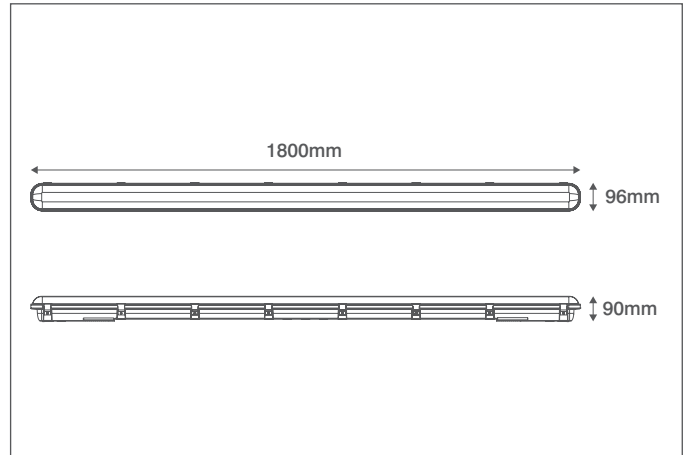

INCEPTOR® U-LITE

Technical Specification

Product Code: OV81181

Description: 34W 1800mm Linear LED Utility Luminaire CTA IP65