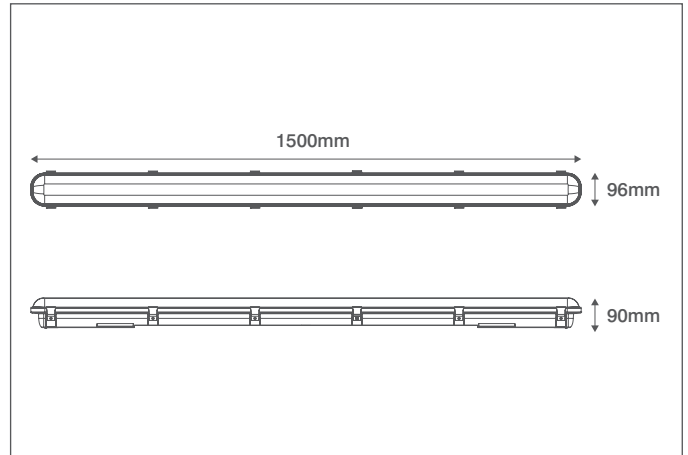

### General Information

Dimensions (mm)	1200 (L) x 96 (W) x 90 (D)
Materials	Base: Polycarbonate; Frosted Diffuser: Polycarbonate
Base Finish	Light Grey
Product Weight (Kg)	1.35
Ingress Protection	IP65
Impact Rating (IK)	08
Mounting	Ceiling, Wall or Suspended
Fixing Components Supplied	Surface and Suspension Brackets
Warranty (Years)	5

### General Information

Dimensions (mm)	1200 (L) x 96 (W) x 90 (D)
Materials	Base: Polycarbonate; Frosted Diffuser: Polycarbonate
Base Finish	Light Grey
Product Weight (Kg)	1.378
Ingress Protection	IP65
Impact Rating (IK)	08
Mounting	Ceiling, Wall or Suspended
Fixing Components Supplied	Surface and Suspension Brackets
Warranty (Years)	5

### General Information

Dimensions (mm)	1500 (L) x 96 (W) x 90 (D)
Materials	Base: Polycarbonate; Frosted Diffuser: Polycarbonate
Base Finish	Light Grey
Product Weight (Kg)	1.7
Ingress Protection	IP65
Impact Rating (IK)	08
Mounting	Ceiling, Wall or Suspended
Fixing Components Supplied	Surface and Suspension Brackets
Warranty (Years)	5