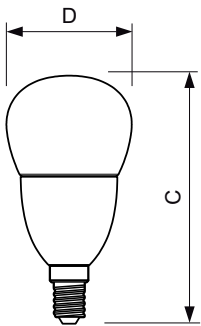

Order code 58067700

Numerator – quantity per pack 1

Numerator – packs per outer box 10

Material no. (12NC) 929001211902

Net weight (piece) 0.084 kg

Dimensional drawing

Candle WG EMEA 60W E14 P50

Product	D	C
MASTER LEDlustre DT 8-60W P50 E14 827 CL	50 mm	111 mm