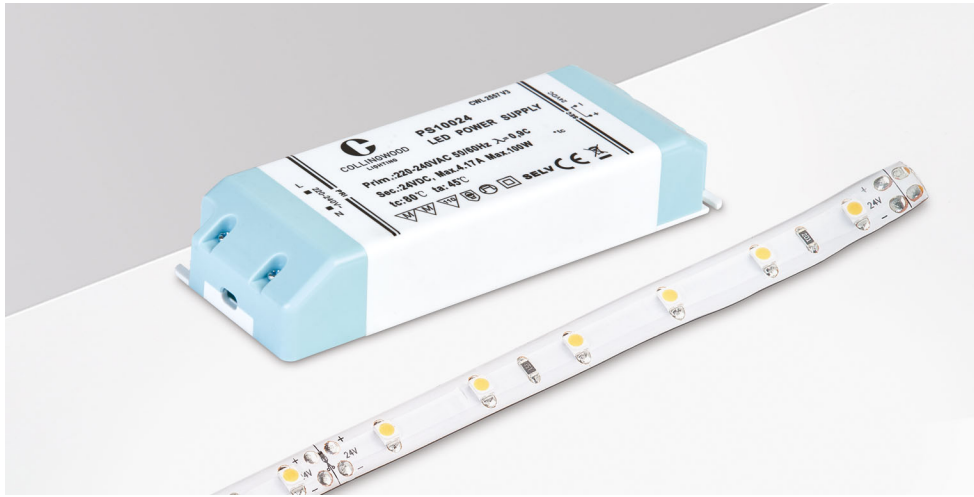

STRIP LIGHTS SPECIFICATION SHEET