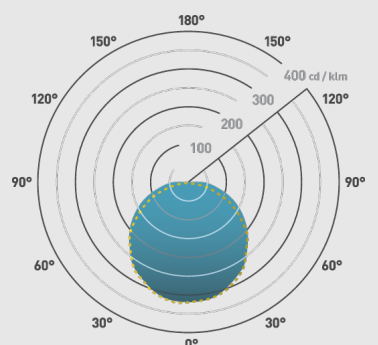

### PHOTOMETRICS @ 25°C

Product code	Feature I	Feature II	Wattage	Colour	Beam angle	lm	lm/W	lx @ 1m
SP15440	5m reel	60 LEDs/m	72W per 5m 14.4W per m	4000K	100°	1200	83	411
SP15430	5m reel	60 LEDs/m	72W per 5m 14.4W per m	3000K	100°	1050	73	360
SP15427	5m reel	60 LEDs/m	72W per 5m 14.4W per m	2700K	100°	875	61	300

### WIRING INFORMATION

Cable / Flying Lead	Supplied with a minimum of 200mm flying lead from one end
Type of Wiring Required	Parallel

### Beam angle: 100°

5m/50mm

14mm